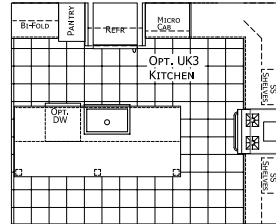

Harington

Lifestyle Series

Multi-Section
3 Bedrooms, 2 Baths
Approx. 1,707 Sq. Ft.

Last Updated: 12-2-19

3200 Enterprise Ave.
York, NE 68467

For Detailed Directions See Map On Our Website

I authorize Factory Expo Homes to build my house, per this plan.
X _____
Customer Signature/Date