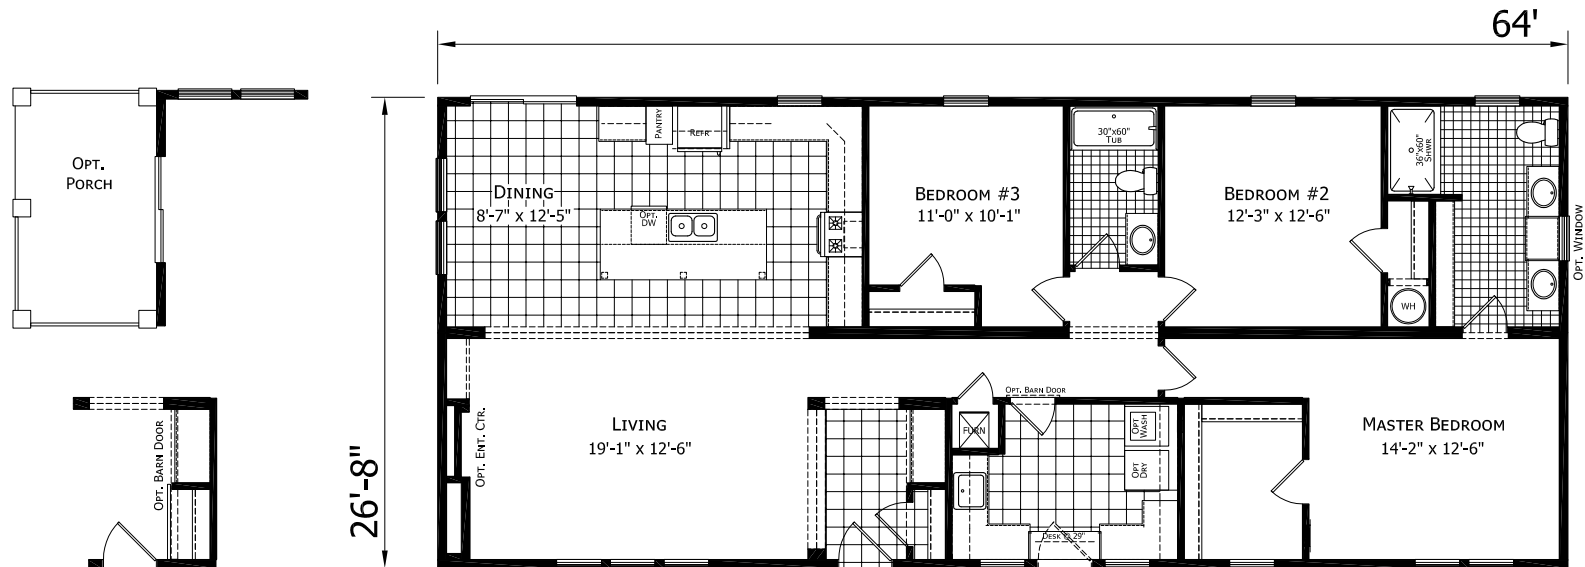

Harington

Lifestyle Series

Multi-Section
3 Bedrooms, 2 Baths
Approx. 1,707 Sq. Ft.

Last Updated: 12-2-19

3200 Enterprise Ave.
York, NE 68467

For Detailed Directions See Map On Our Website

I authorize Factory Expo Homes to build my house, per this plan.
X _____
Customer Signature/Date