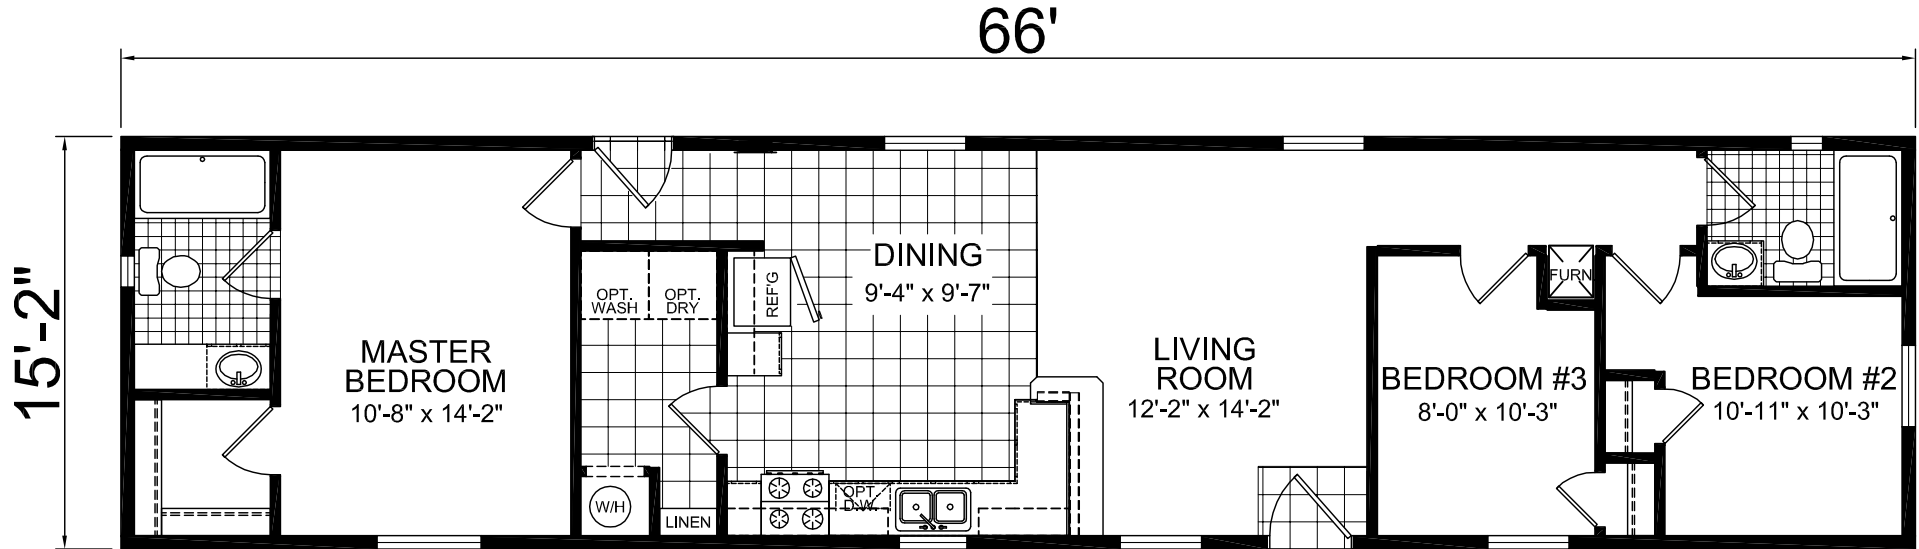

# Anselmo

Lifestyle Series

Single Section  
3 Bedrooms, 2 Baths  
Approx. 1,001 Sq. Ft.

Last Updated: 12-2-19

For Detailed Directions See Map On Our Website

I authorize Factory Expo Homes to build my house, per this plan.  
X \_\_\_\_\_  
Customer Signature/Date