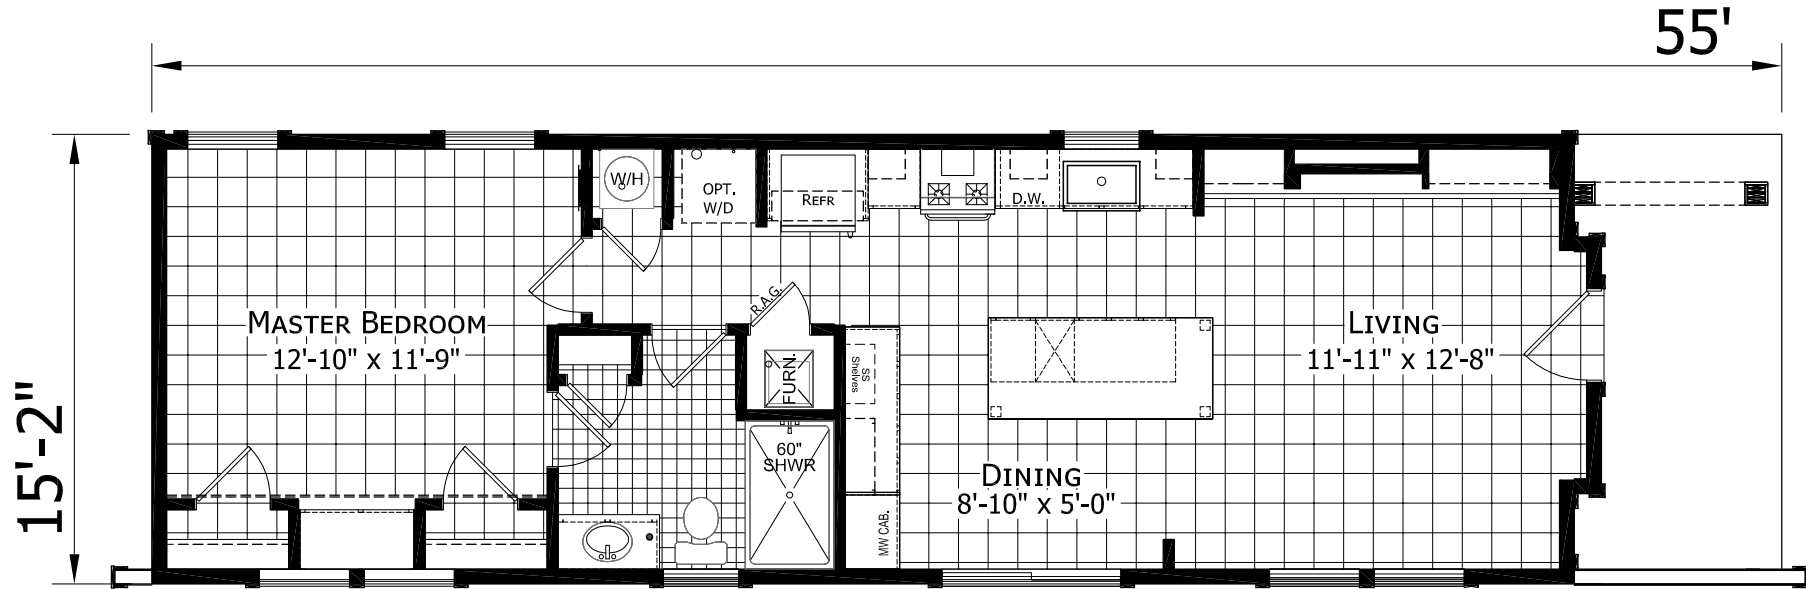

Levitt

Sommerset Series

Single Section
1 Bedroom, 1 Bath
Approx. 836 Sq. Ft.

Last Updated: 11-20-19

**Floor plan may show optional items

For Detailed Directions See Map On Our Website

I authorize Factory Expo Homes to build my house, per this plan.