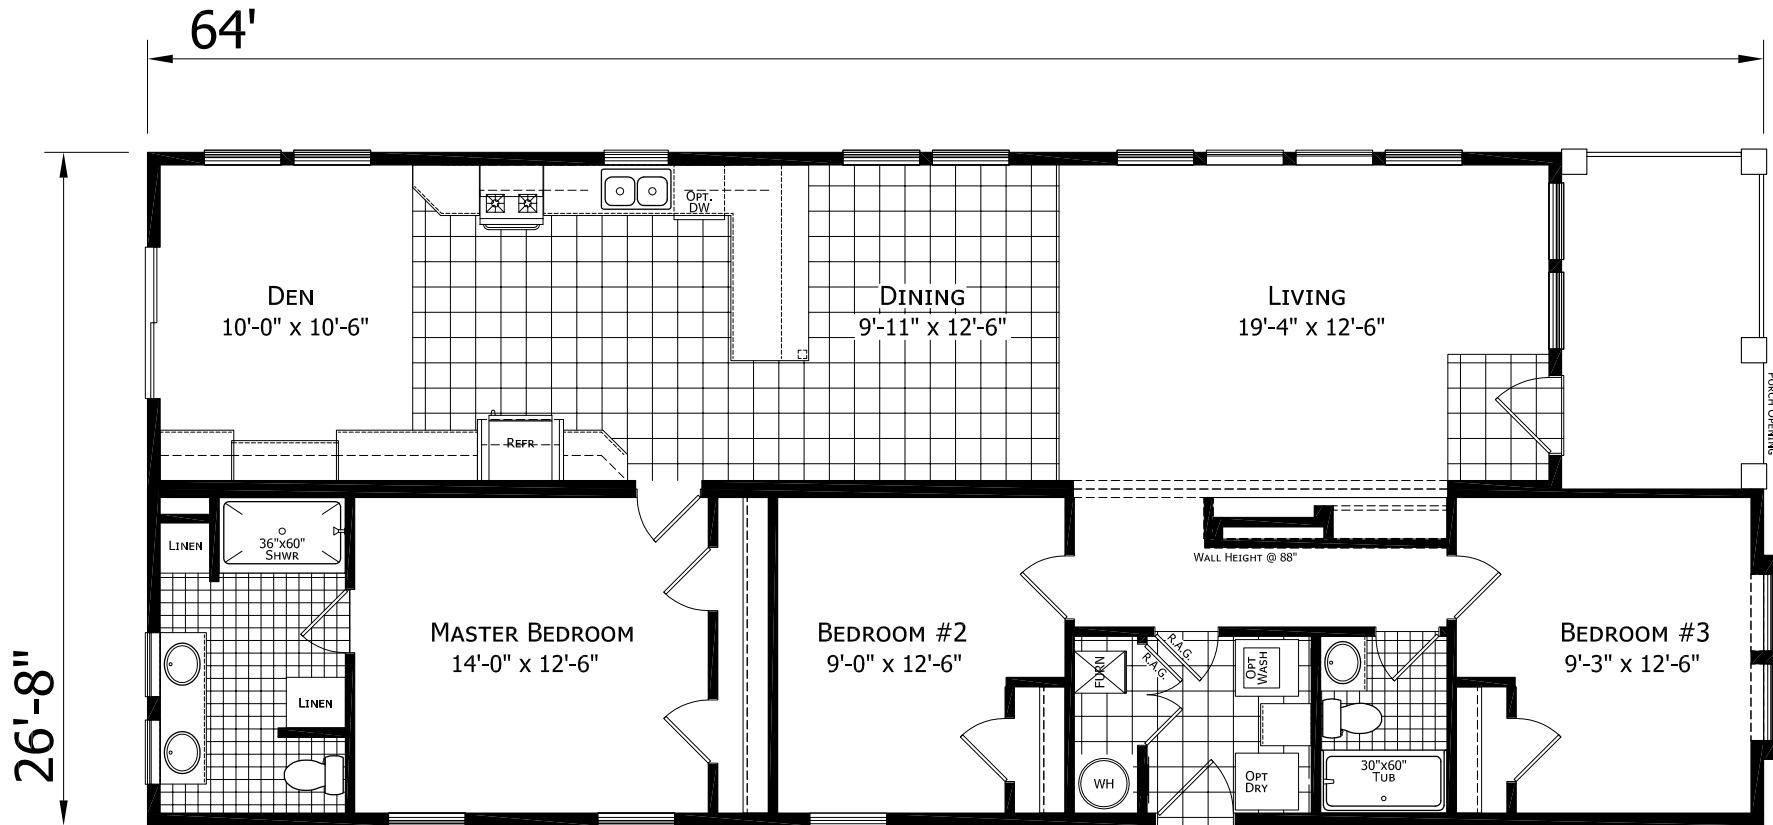

# Kendall

Sommerset Series

Multi-Section  
3 Bedroom, 2 Bath  
Approx. 1,715 Sq. Ft.

Last Updated: 11-20-19

For Detailed Directions See Map On Our Website

I authorize Factory Expo Homes to build my house, per this plan.  
X \_\_\_\_\_  
Customer Signature/Date