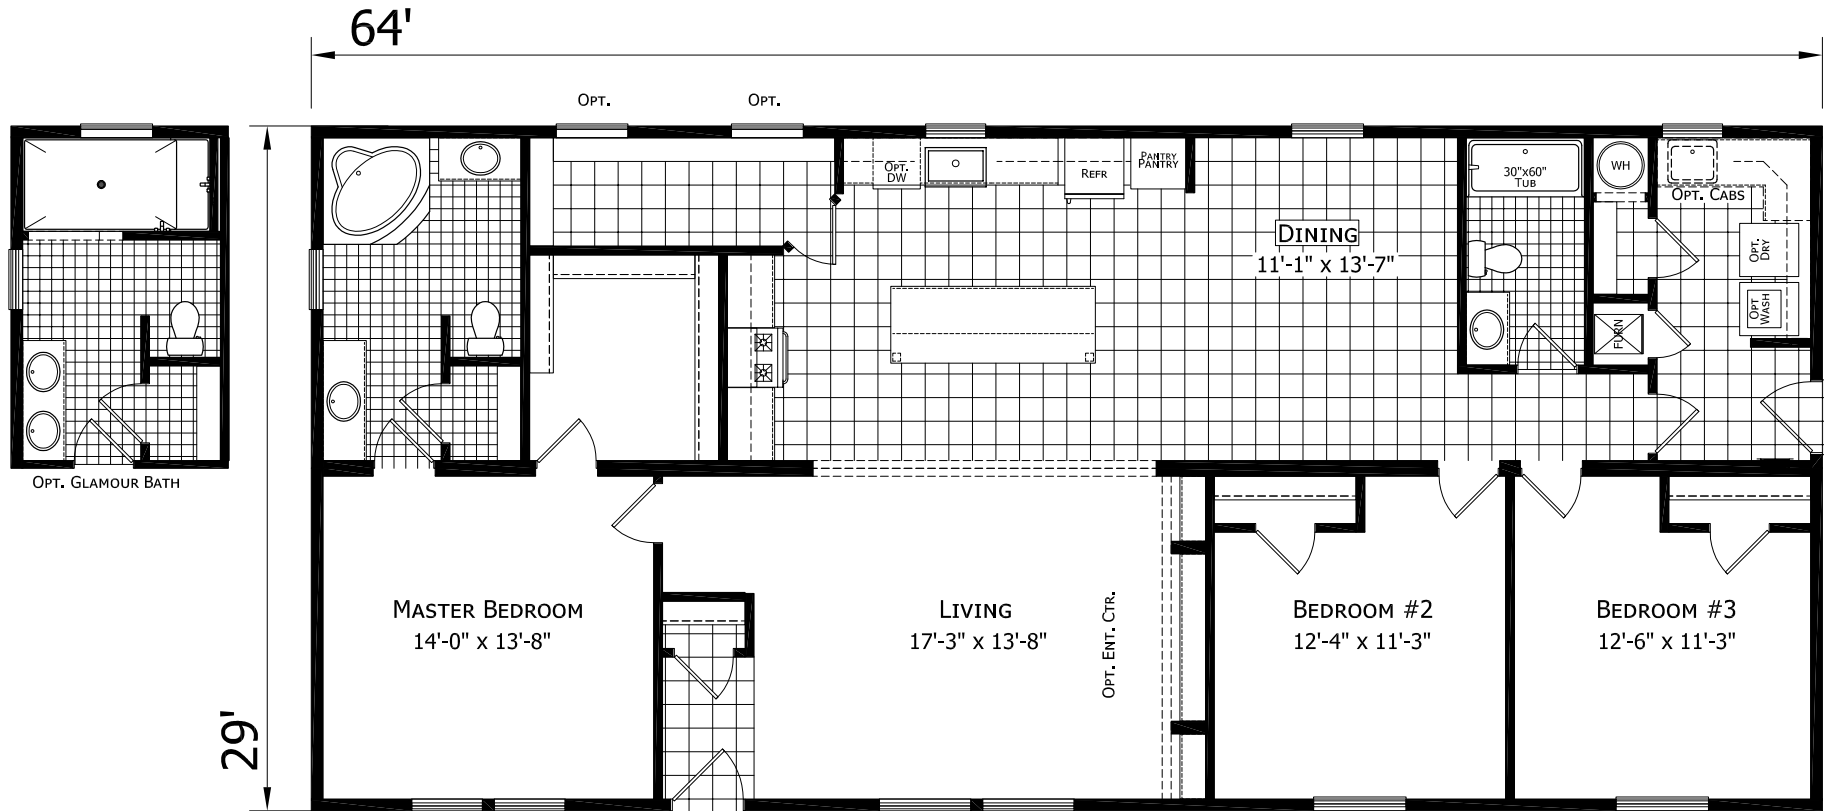

# Stockham

Central Great Plains Series

1,856 SQ. FT. (Approximate) 3 Bedrooms, 2 Baths

Last Updated: 4-28-21

The "Stockham" includes the following Value Package Upgrades for only \$99!:

- 2x6 Walls w/R21 Insulation
- Orange Peel Tape & Texture
- White Painted Trim
- Single Lever Faucet in Kitchen
- Porcelain Sinks W/Single Lever Faucets in Baths