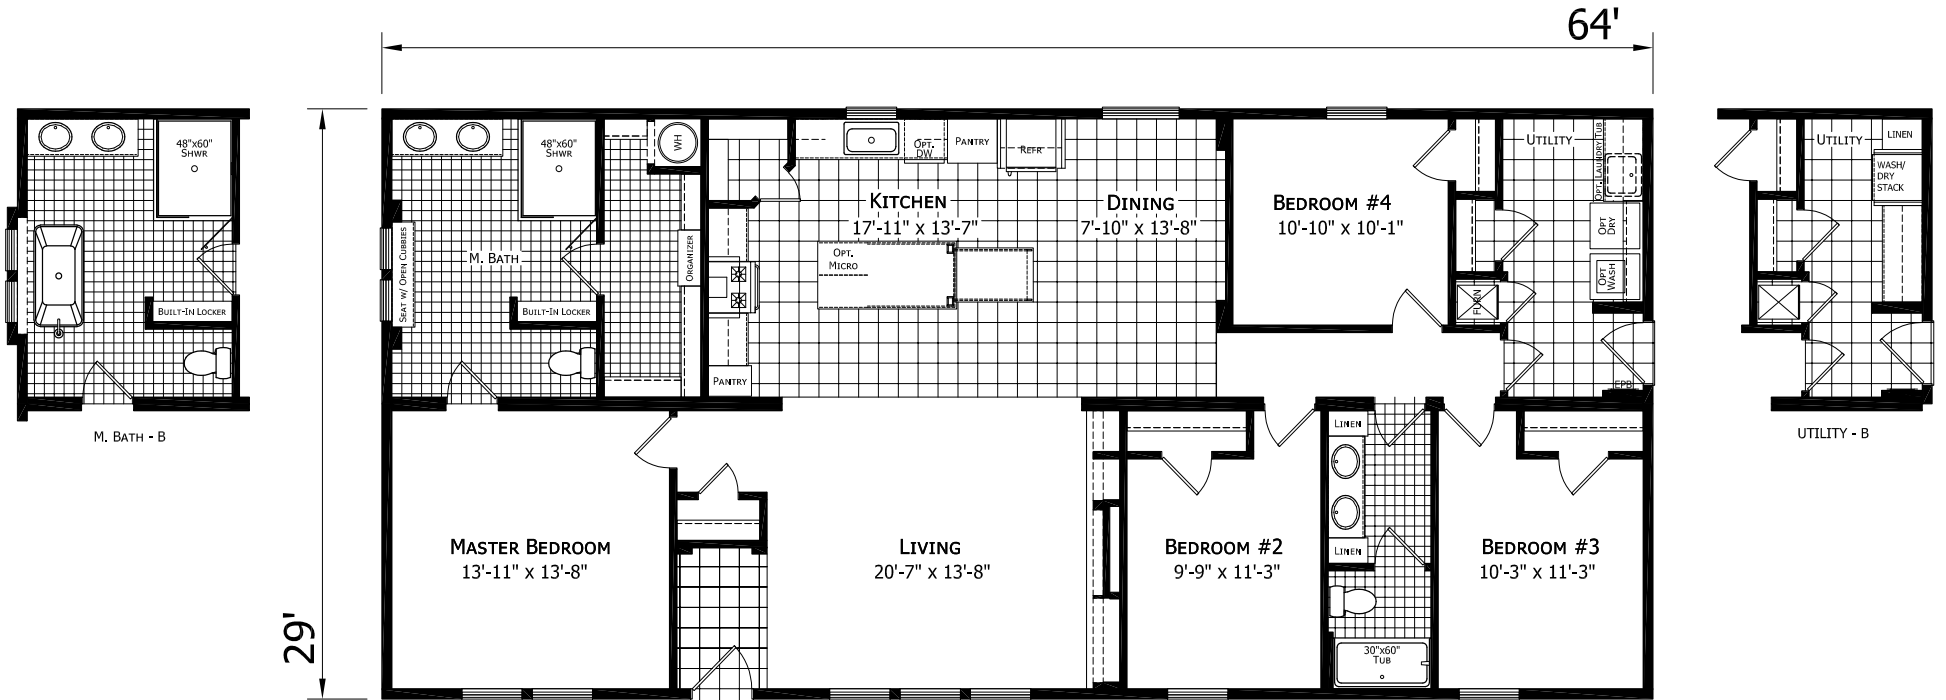

Hiland

Catena Series

Factory Expo

"Factory Direct Value" HOME CENTERS

Multi-Section
4 Bedrooms, 2 Baths
Approx. 1,856 Sq. Ft

Last Updated: 7-10-19

For Detailed Directions See Map On Our Website

I authorize Factory Expo Homes to build my house, per this plan.
X _____
Customer Signature/Date