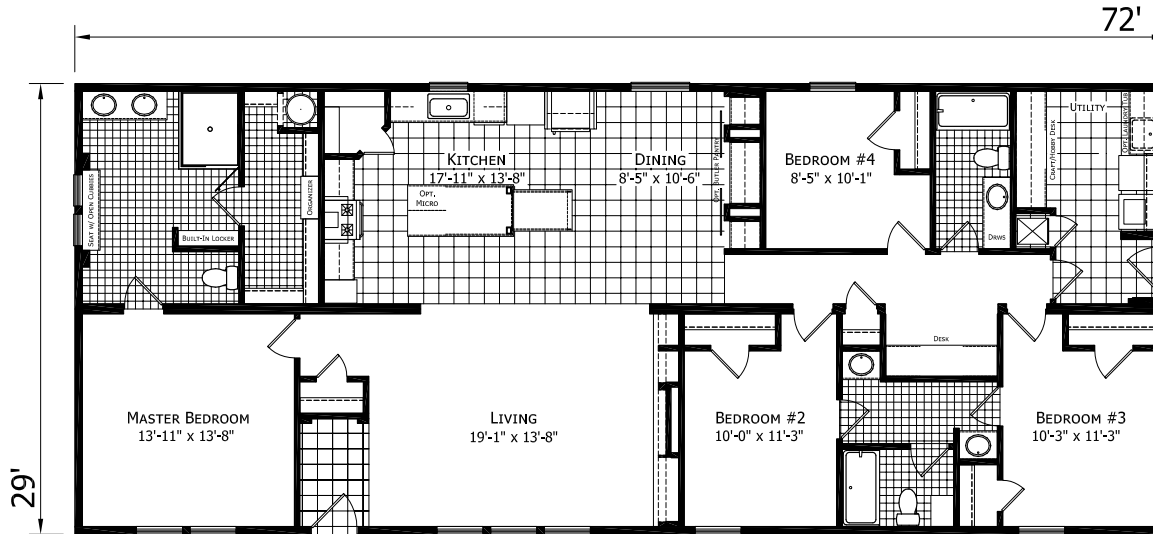

# Fairlane

Catena Series

Multi-Section  
4 Bedrooms, 2 Baths  
Approx. 2,088 Sq. Ft

Last Updated: 12-1-20

M. BATH-B

UTILITY - B

OPT. ENCLOSED STUDY

OPT. ENCLOSED STUDY