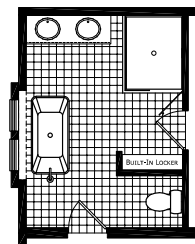

# Fairlane

Catena Series

Multi-Section  
4 Bedrooms, 2 Baths  
Approx. 2,088 Sq. Ft

Last Updated: 12-1-20

M. BATH-B

UTILITY - B

OPT. ENCLOSED STUDY

OPT. ENCLOSED STUDY