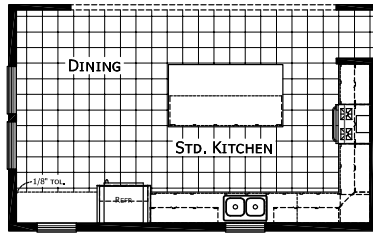

Wessel

Cabin Series

1,740 SQ. FT. (Approximate) 3 Bedroom, 2 Bath

Last Updated: 3-10-21

FACTORY EXPO HOME CENTERS
3200 Enterprise Ave.
York, NE 68467

ExpoMobileHomes.com | 1-800-504-3219

IMPORTANT: Alta Cima Corp reserves the right to modify, cancel or substitute products or features of this event at any time without prior notice or obligation. Pictures and other promotional materials are representative and may depict or contain floor plans, square footages, elevations, options, upgrades, extra design features, decorations, floor coverings, specialty light fixtures, custom paint and wall coverings, window treatments, landscaping, sound and alarm systems, furnishings, appliances, and other designer/decorator features and amenities that are not included as part of the home and/or may not be available at all locations. Home, pricing and community information is subject to change, and homes to prior sale, at any time without notice or obligation. ©2020 Alta Cima Corp. All rights reserved.