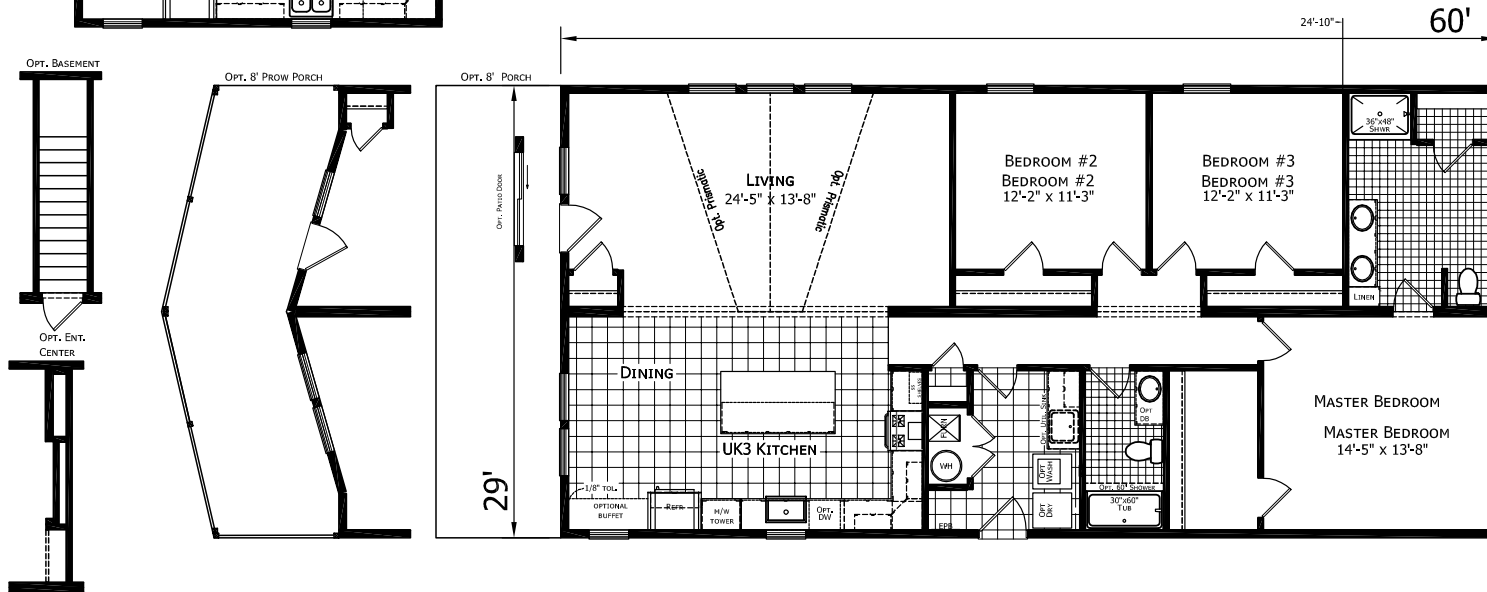

Wessel

Cabin Series

1,740 SQ. FT. (Approximate) 3 Bedroom, 2 Bath

Last Updated: 3-10-21

FACTORY EXPO HOME CENTERS
3200 Enterprise Ave.
York, NE 68467

ExpoMobileHomes.com | 1-800-504-3219

IMPORTANT: Alta Cima Corp reserves the right to modify, cancel or substitute products or features of this event at any time without prior notice or obligation. Pictures and other promotional materials are representative and may depict or contain floor plans, square footages, elevations, options, upgrades, extra design features, decorations, floor coverings, specialty light fixtures, custom paint and wall coverings, window treatments, landscaping, sound and alarm systems, furnishings, appliances, and other designer/decorator features and amenities that are not included as part of the home and/or may not be available at all locations. Home, pricing and community information is subject to change, and homes to prior sale, at any time without notice or obligation. ©2020 Alta Cima Corp. All rights reserved.