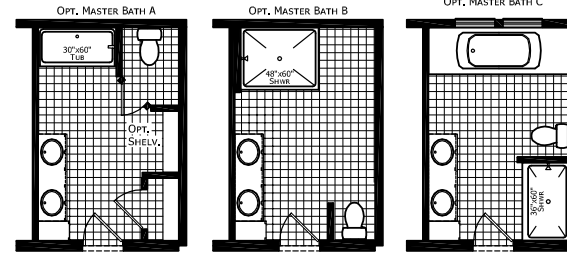

Wessel

Cabin Series

1,740 SQ. FT. (Approximate) 3 Bedroom, 2 Bath

Last Updated: 3-10-21

FACTORY EXPO HOME CENTERS
3200 Enterprise Ave.
York, NE 68467

ExpoMobileHomes.com | 1-800-504-3219

IMPORTANT: Alta Cima Corp reserves the right to modify, cancel or substitute products or features of this event at any time without prior notice or obligation. Pictures and other promotional materials are representative and may depict or contain floor plans, square footages, elevations, options, upgrades, extra design features, decorations, floor coverings, specialty light fixtures, custom paint and wall coverings, window treatments, landscaping, sound and alarm systems, furnishings, appliances, and other designer/decorator features and amenities that are not included as part of the home and/or may not be available at all locations. Home, pricing and community information is subject to change, and homes to prior sale, at any time without notice or obligation. ©2020 Alta Cima Corp. All rights reserved.