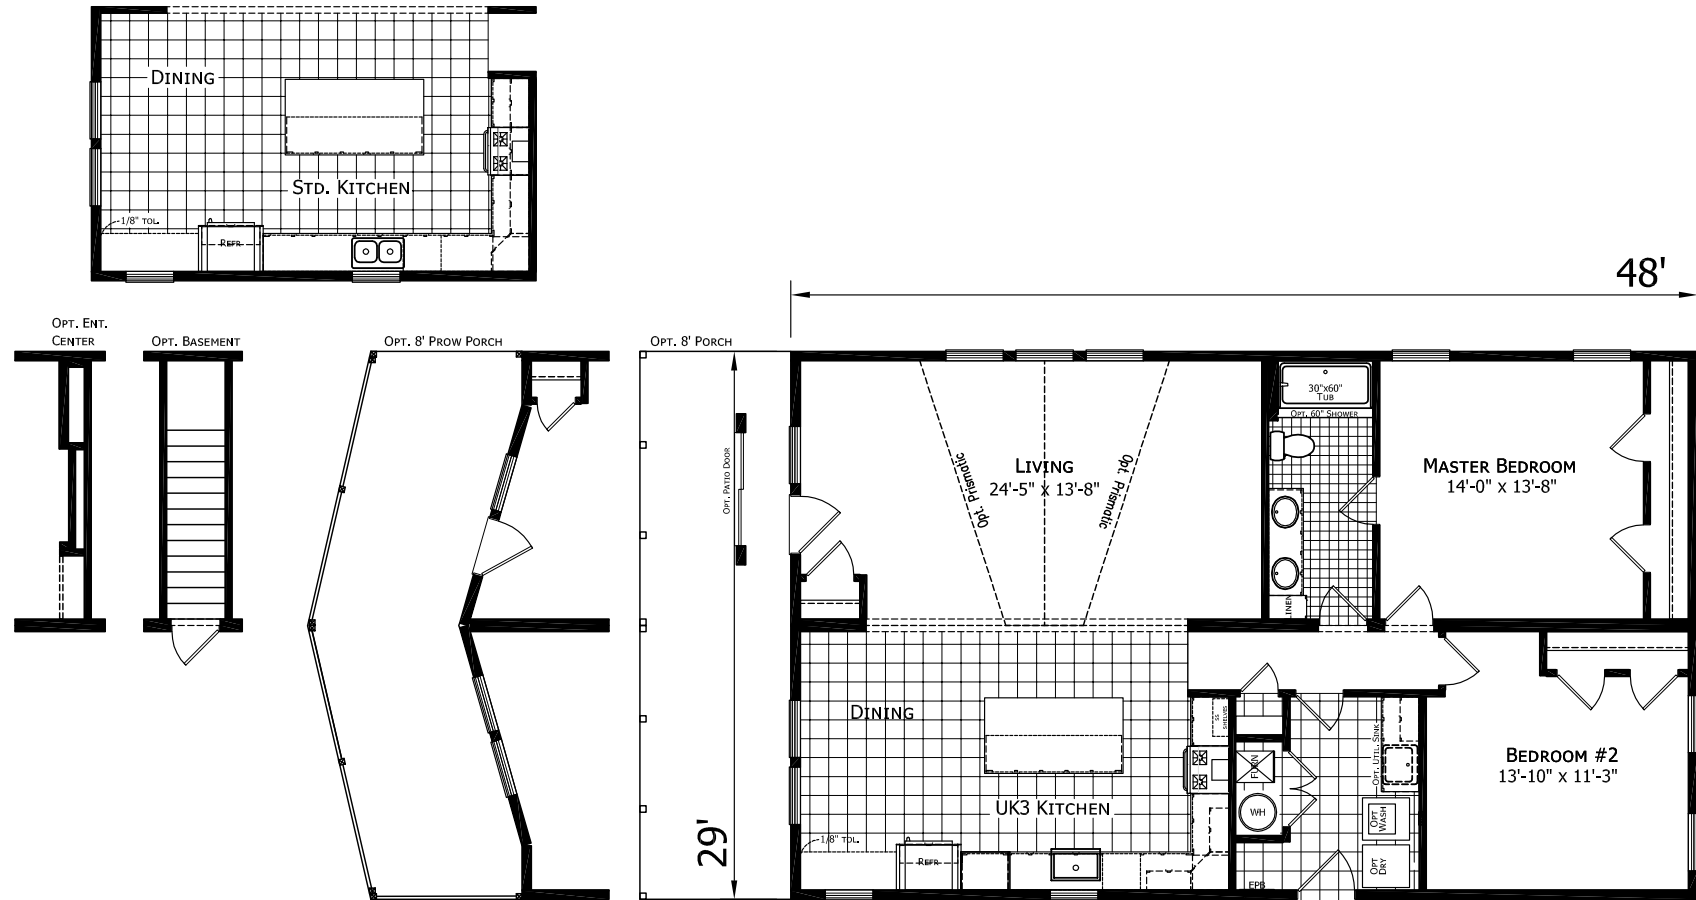

Mahoney

Cabin Series

1,392 SQ. FT. (Approximate) 2 Bedroom, 1 Bath

Last Updated: 3-10-21

FACTORY EXPO HOME CENTERS
 3200 Enterprise Ave.
 York, NE 68467

ExpoMobileHomes.com | 1-800-504-3219

IMPORTANT: Alta Cima Corp reserves the right to modify, cancel or substitute products or features of this event at any time without prior notice or obligation. Pictures and other promotional materials are representative and may depict or contain floor plans, square footages, elevations, options, upgrades, extra design features, decorations, floor coverings, specialty light fixtures, custom paint and wall coverings, window treatments, landscaping, sound and alarm systems, furnishings, appliances, and other designer/decorator features and amenities that are not included as part of the home and/or may not be available at all locations. Home, pricing and community information is subject to change, and homes to prior sale, at any time without notice or obligation. ©2020 Alta Cima Corp. All rights reserved.