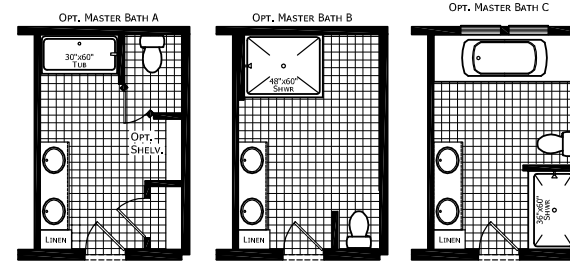

# Greeley

Cabin Series

1,624 SQ. FT. (Approximate) 3 Bedroom, 2 Bath

Last Updated: 3-10-21

**FACTORY EXPO HOME CENTERS**  
3200 Enterprise Ave.  
York, NE 68467

**ExpoMobileHomes.com | 1-800-504-3219**

**IMPORTANT:** Alta Cima Corp reserves the right to modify, cancel or substitute products or features of this event at any time without prior notice or obligation. Pictures and other promotional materials are representative and may depict or contain floor plans, square footages, elevations, options, upgrades, extra design features, decorations, floor coverings, specialty light fixtures, custom paint and wall coverings, window treatments, landscaping, sound and alarm systems, furnishings, appliances, and other designer/decorator features and amenities that are not included as part of the home and/or may not be available at all locations. Home, pricing and community information is subject to change, and homes to prior sale, at any time without notice or obligation. ©2020 Alta Cima Corp. All rights reserved.