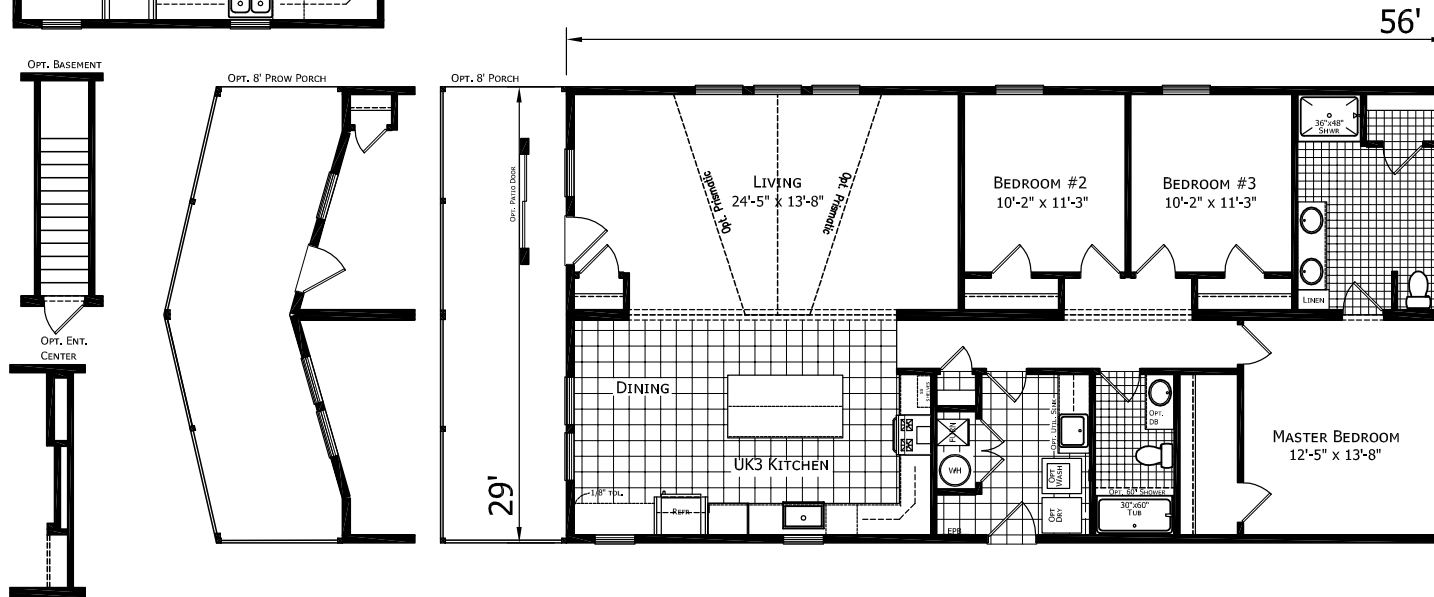

# Greeley

Cabin Series

1,624 SQ. FT. (Approximate) 3 Bedroom, 2 Bath

Last Updated: 3-10-21

**FACTORY EXPO HOME CENTERS**  
3200 Enterprise Ave.  
York, NE 68467

**ExpoMobileHomes.com | 1-800-504-3219**

**IMPORTANT:** Alta Cima Corp reserves the right to modify, cancel or substitute products or features of this event at any time without prior notice or obligation. Pictures and other promotional materials are representative and may depict or contain floor plans, square footages, elevations, options, upgrades, extra design features, decorations, floor coverings, specialty light fixtures, custom paint and wall coverings, window treatments, landscaping, sound and alarm systems, furnishings, appliances, and other designer/decorator features and amenities that are not included as part of the home and/or may not be available at all locations. Home, pricing and community information is subject to change, and homes to prior sale, at any time without notice or obligation. ©2020 Alta Cima Corp. All rights reserved.