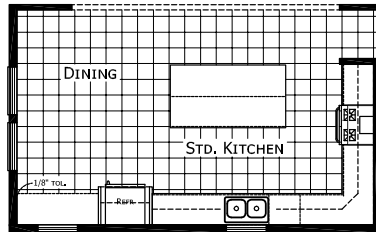

# Greeley

Cabin Series

1,624 SQ. FT. (Approximate) 3 Bedroom, 2 Bath

Last Updated: 3-10-21

**FACTORY EXPO HOME CENTERS**  
3200 Enterprise Ave.  
York, NE 68467

**ExpoMobileHomes.com | 1-800-504-3219**

**IMPORTANT:** Alta Cima Corp reserves the right to modify, cancel or substitute products or features of this event at any time without prior notice or obligation. Pictures and other promotional materials are representative and may depict or contain floor plans, square footages, elevations, options, upgrades, extra design features, decorations, floor coverings, specialty light fixtures, custom paint and wall coverings, window treatments, landscaping, sound and alarm systems, furnishings, appliances, and other designer/decorator features and amenities that are not included as part of the home and/or may not be available at all locations. Home, pricing and community information is subject to change, and homes to prior sale, at any time without notice or obligation. ©2020 Alta Cima Corp. All rights reserved.