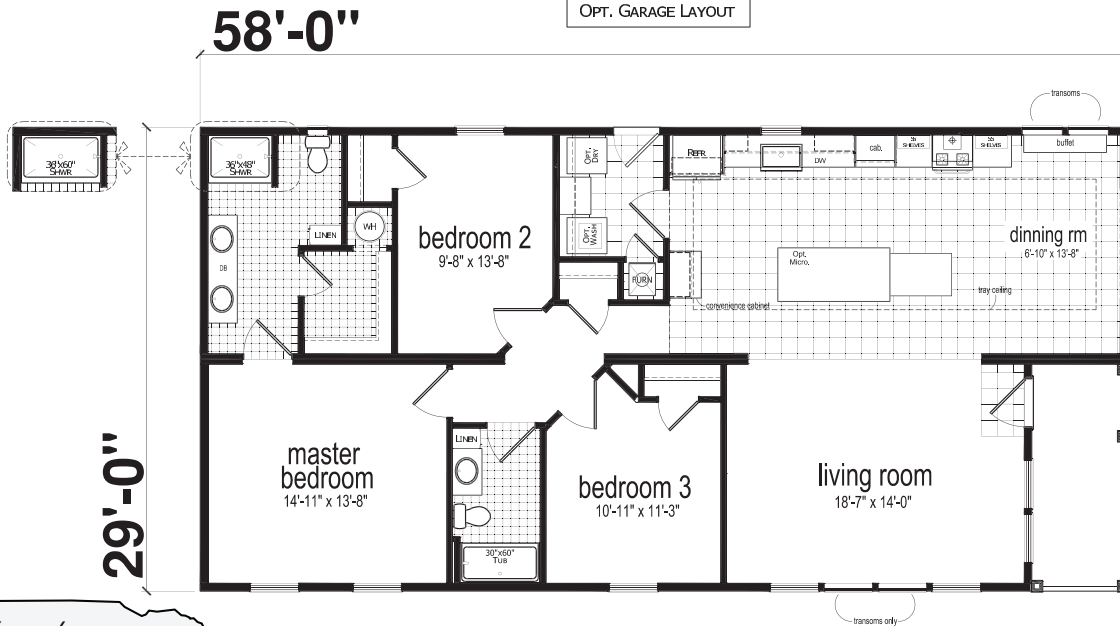

Rawlins

Enterprise Series

Factory Expo

"Factory Direct Value" HOME CENTERS

Multi-Section
3 Bedroom, 2 Bath
Approx. 1,682 Sq. Ft.

Last Updated: 10-18-18

OPT. GARAGE LAYOUT

STD. KITCHEN