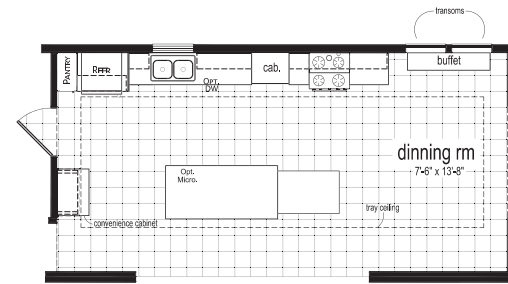

Rawlins

Enterprise Series

Factory Expo

"Factory Direct Value" HOME CENTERS

Multi-Section
3 Bedroom, 2 Bath
Approx. 1,682 Sq. Ft.

Last Updated: 10-18-18

OPT. GARAGE LAYOUT

STD. KITCHEN