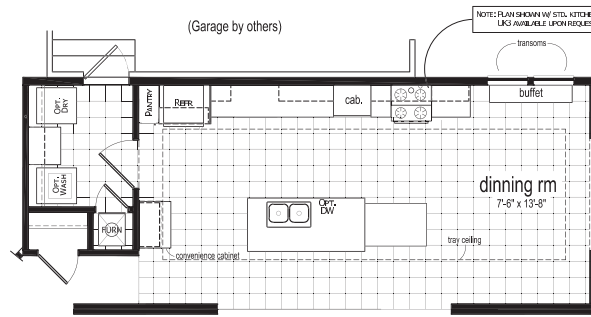

Rawlins

Enterprise Series

Factory Expo

"Factory Direct Value" HOME CENTERS

Multi-Section
3 Bedroom, 2 Bath
Approx. 1,682 Sq. Ft.

Last Updated: 10-18-18

OPT. GARAGE LAYOUT

STD. KITCHEN