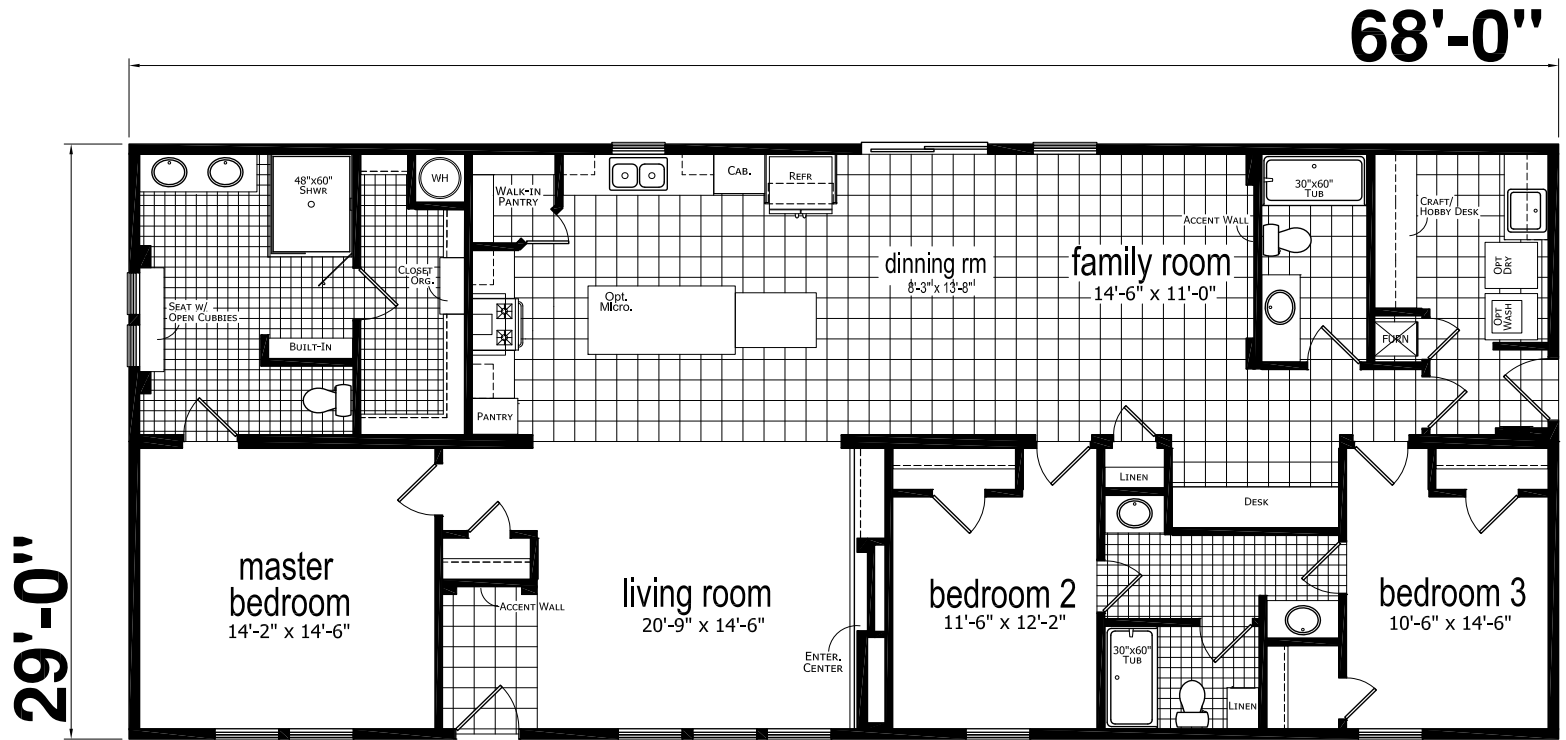

Clarkson

Catena Series

Factory Expo

"Factory Direct Value" HOME CENTERS

Multi-Section
3 Bedrooms, 3 Baths
Approx. 1,972 Sq. Ft

Last Updated: 10-10-18

Optional
"Radiant Spa" Bath

For Detailed Directions See Map On Our Website