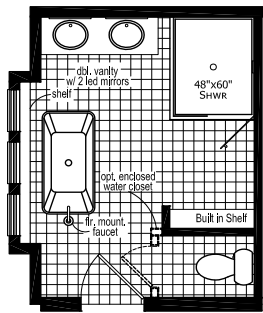

Clarkson

Catena Series

Factory Expo

"Factory Direct Value" HOME CENTERS

Multi-Section
3 Bedrooms, 3 Baths
Approx. 1,972 Sq. Ft

Last Updated: 10-10-18

Optional
"Radiant Spa" Bath

For Detailed Directions See Map On Our Website