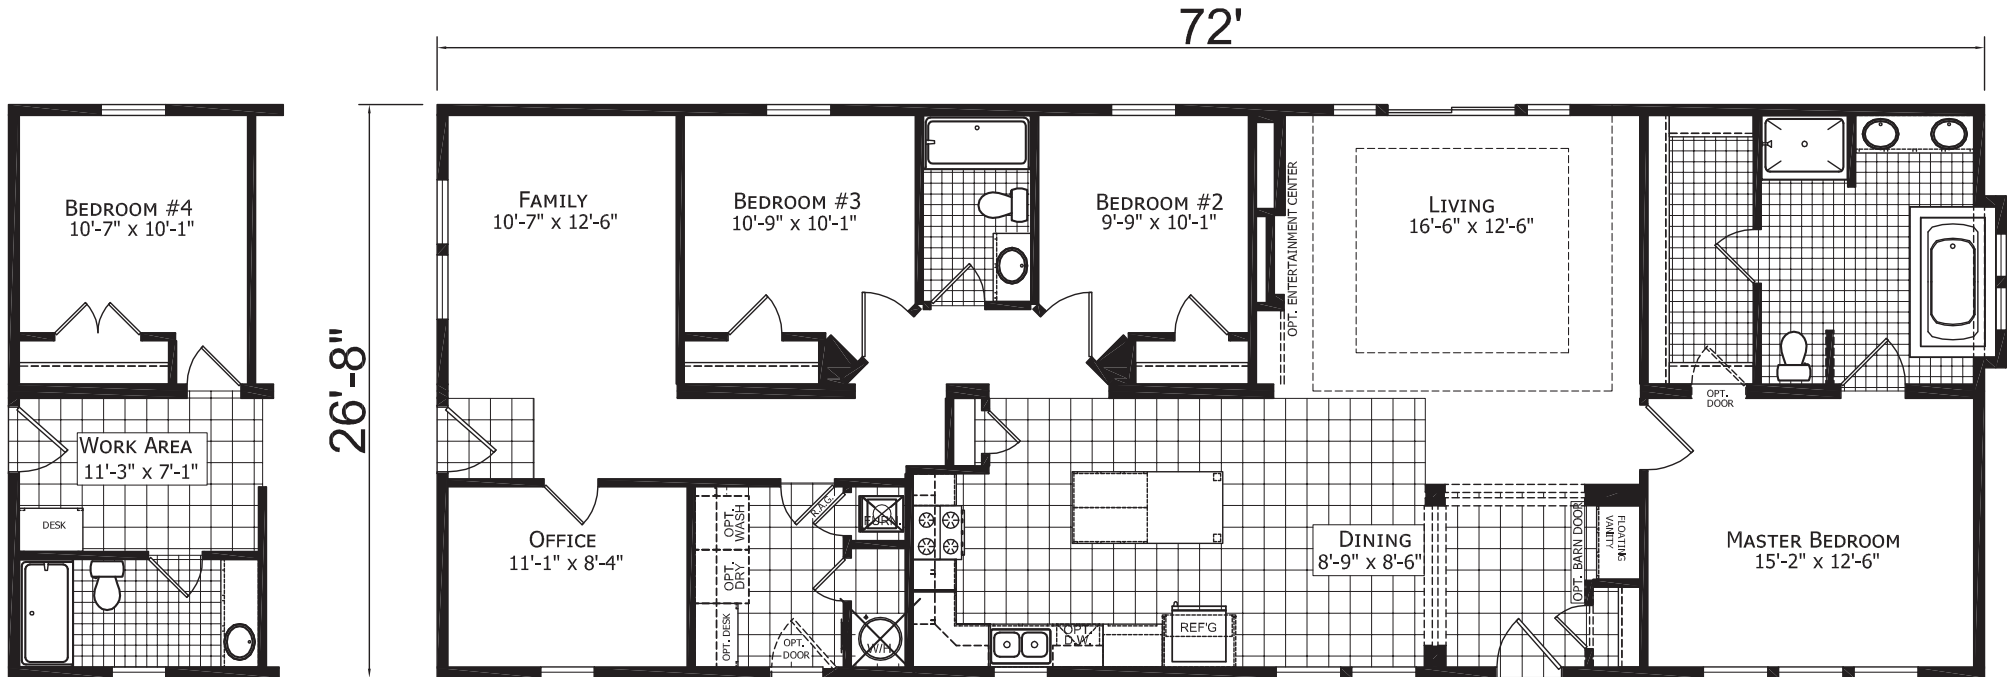

**McConaughy**  
Enterprise Series

**Factory Expo**  
"Factory Direct Value" HOME CENTERS

Multi-Section  
3 Bedroom, 2 Bath  
Approx. 1,920 Sq. Ft.

Last Updated: 4-3-18

3200 Enterprise Ave.  
York, NE 68467