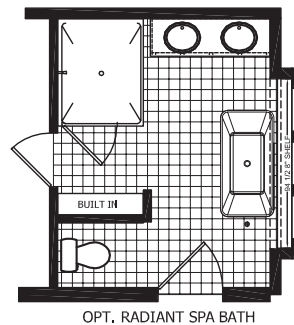

**McConaughy**  
Enterprise Series

**Factory Expo**  
"Factory Direct Value" HOME CENTERS

Multi-Section  
3 Bedroom, 2 Bath  
Approx. 1,920 Sq. Ft.

Last Updated: 4-3-18

3200 Enterprise Ave.  
York, NE 68467