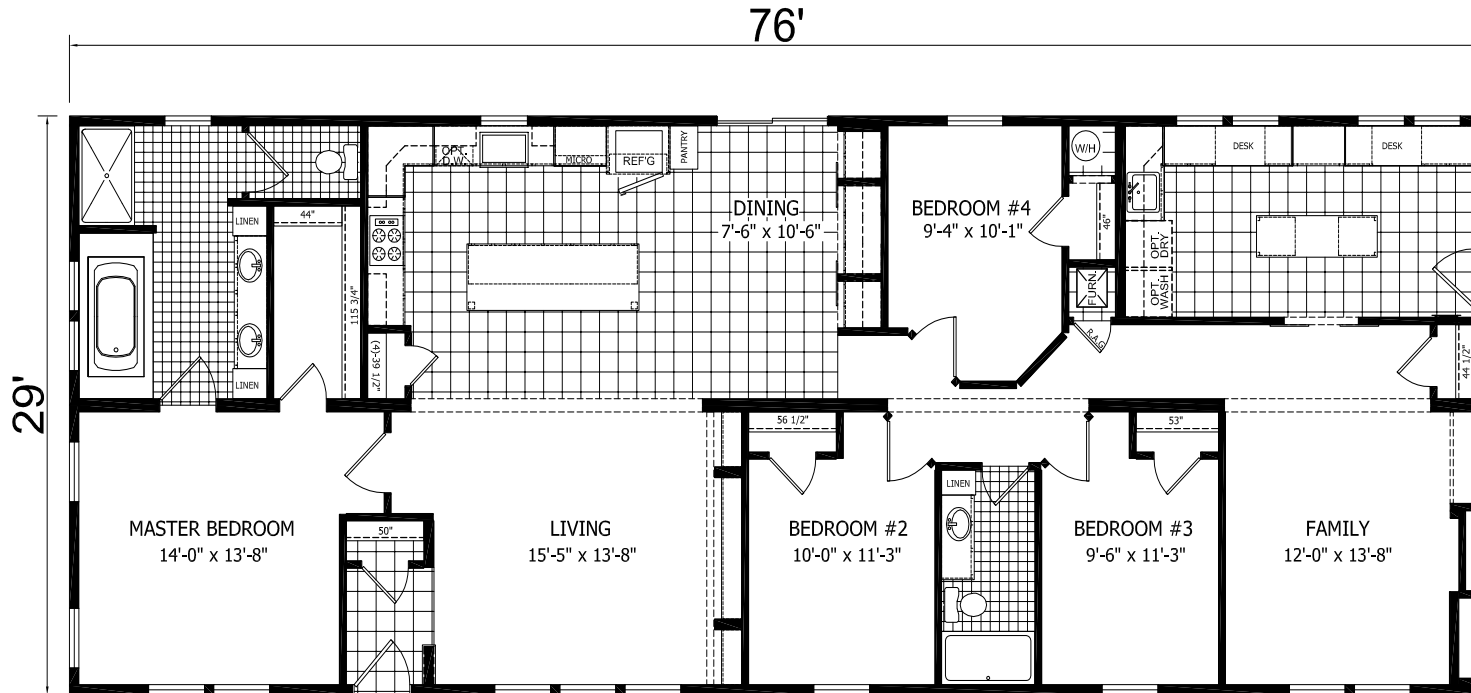

# Granby

Central Great Plains Series

2,204 SQ. FT. (Approximate) 4 Bedrooms, 2 Baths

Last Updated: 4-28-21

The "Granby" includes the following Value Package Upgrades for only \$99!:

- 2x6 Walls w/R21 Insulation
- Orange Peel Tape & Texture
- White Painted Trim
- Single Lever Faucet in Kitchen
- Porcelain Sinks W/Single Lever Faucets in Baths