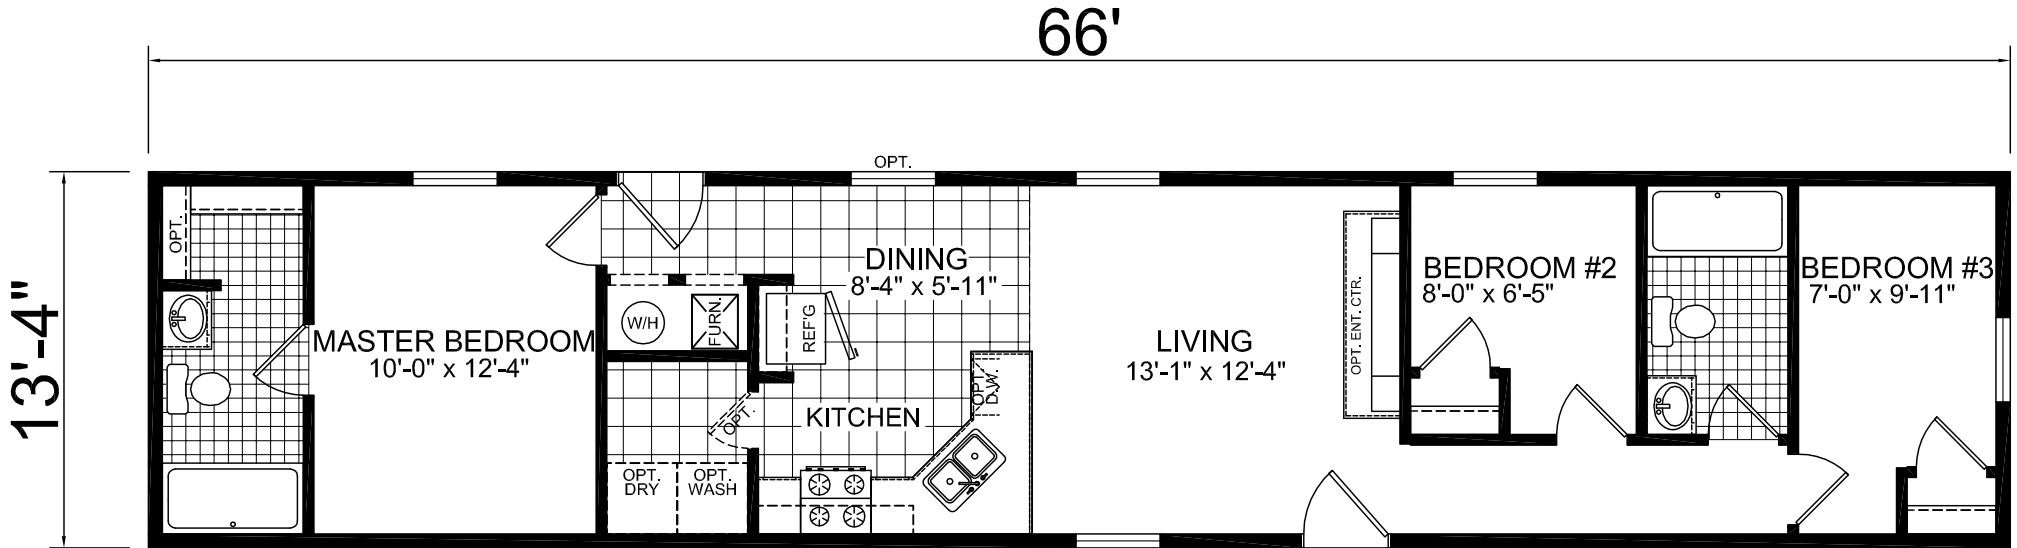

# Vicksburg

Foundation Series

Single Section  
3 Bedroom, 2 Bath  
Approx. 880 Sq. Ft.

Last Updated: 2-9-17

For Detailed Directions See Map On Our Website

I authorize Factory Expo Homes to build my house, per this plan.