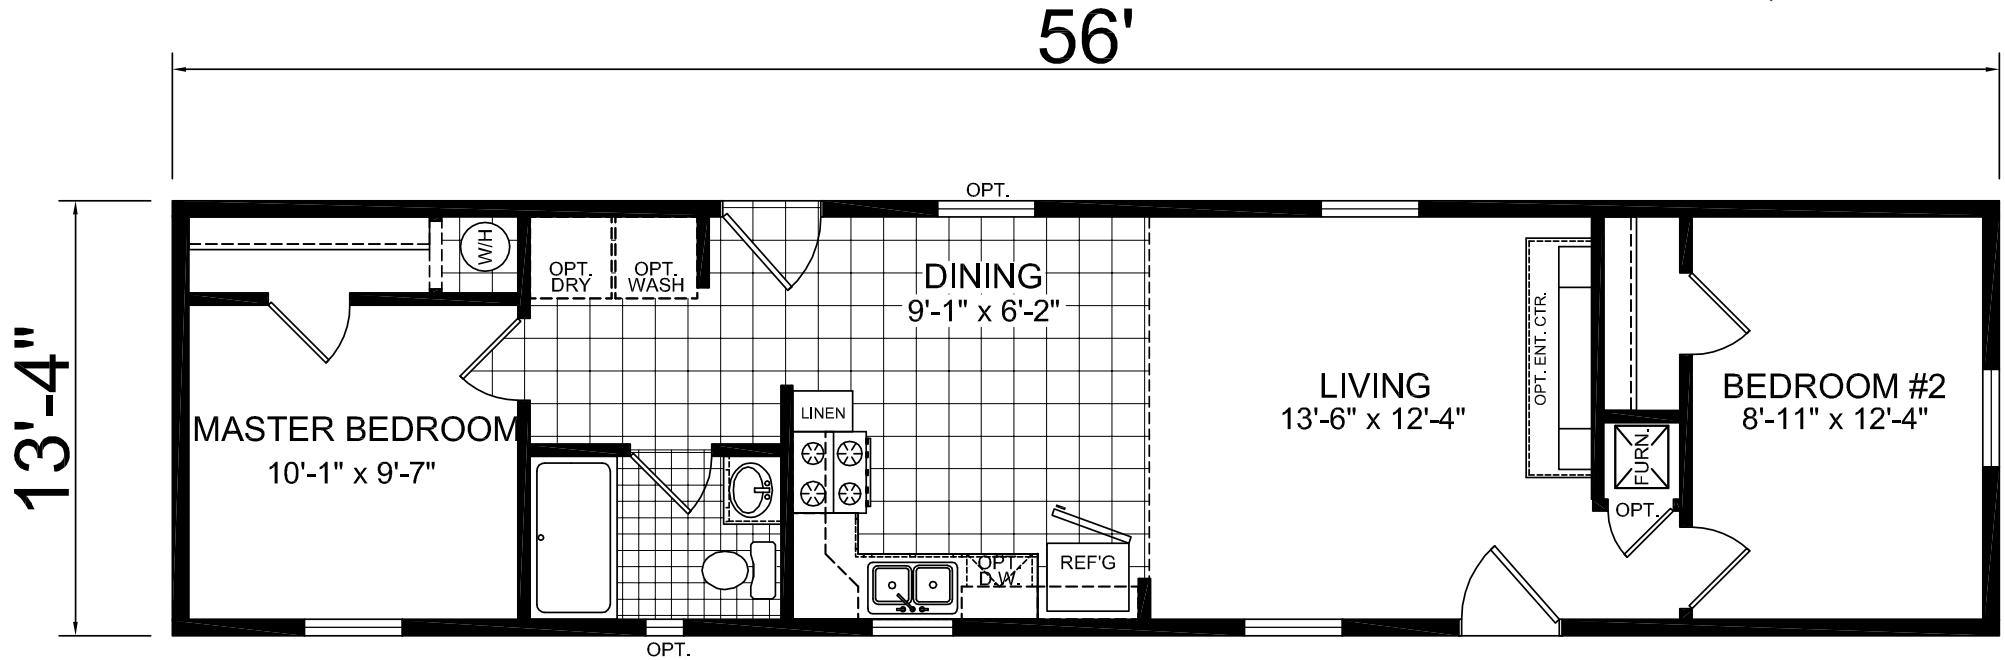

Tercera

Foundation Series

Single Section
2 Bedroom, 1 Bath
Approx. 746 Sq. Ft.

Last Updated: 2-9-17

For Detailed Directions See Map On Our Website

I authorize Factory Expo Homes to build my house, per this plan.
X _____
Customer Signature/Date