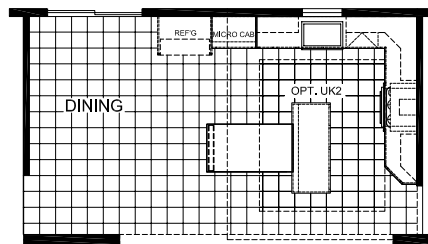

Somerton

Enterprise Series

Multi-Section
3 Bedroom, 2 Bath
Approx. 1,740 Sq. Ft.

Last Updated: 11-9-16

For Detailed Directions See Map On Our Website

I authorize Factory Expo Homes to build my house, per this plan.