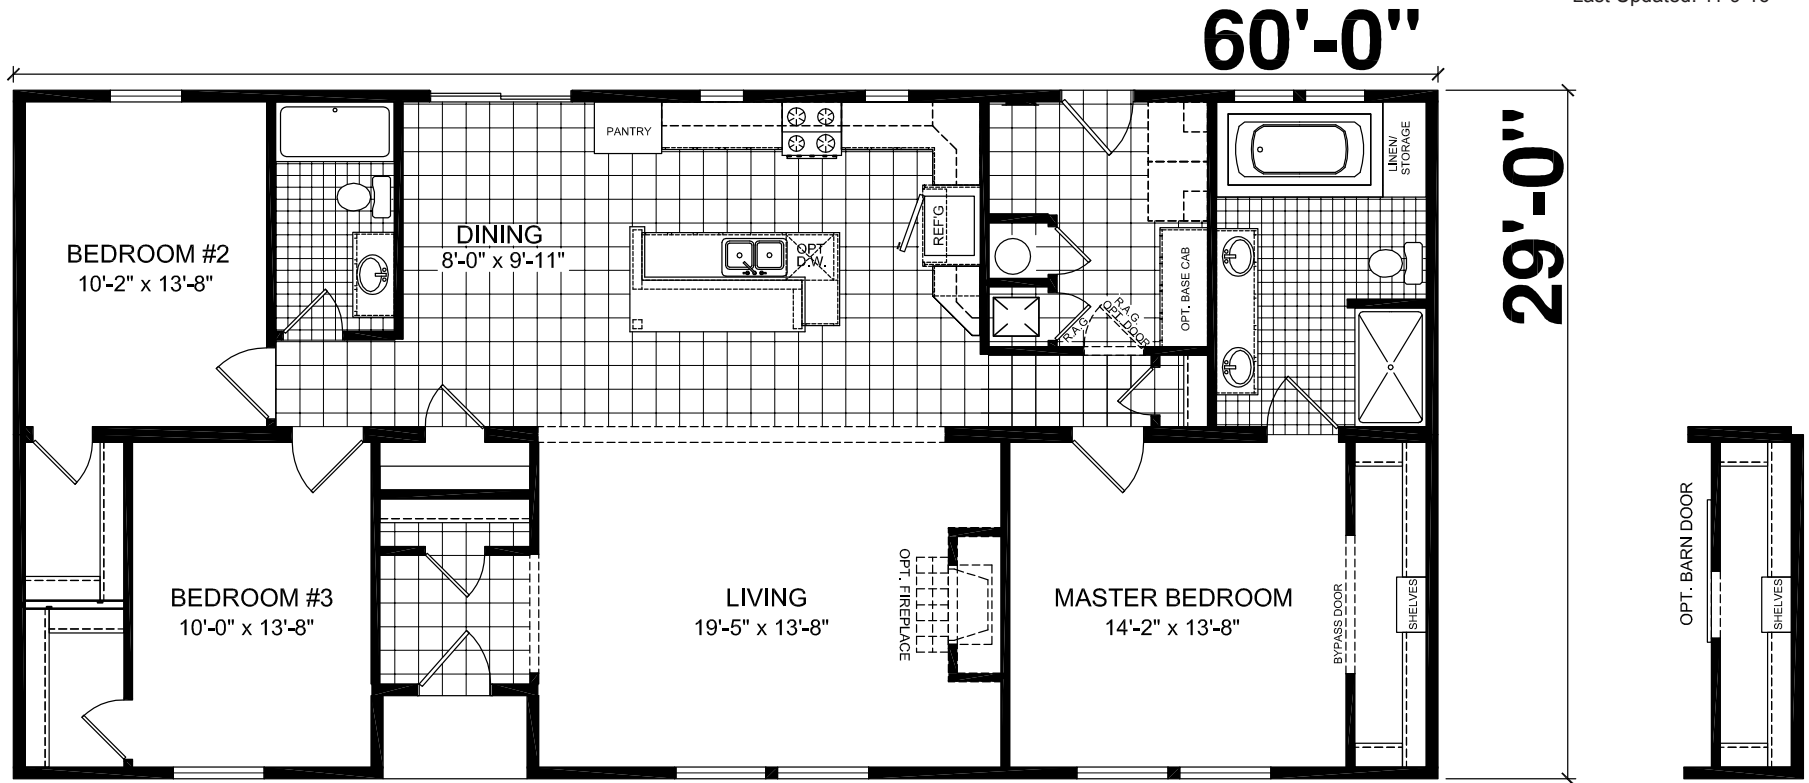

Somerton

Enterprise Series

Multi-Section
3 Bedroom, 2 Bath
Approx. 1,740 Sq. Ft.

Last Updated: 11-9-16

For Detailed Directions See Map On Our Website

I authorize Factory Expo Homes to build my house, per this plan.