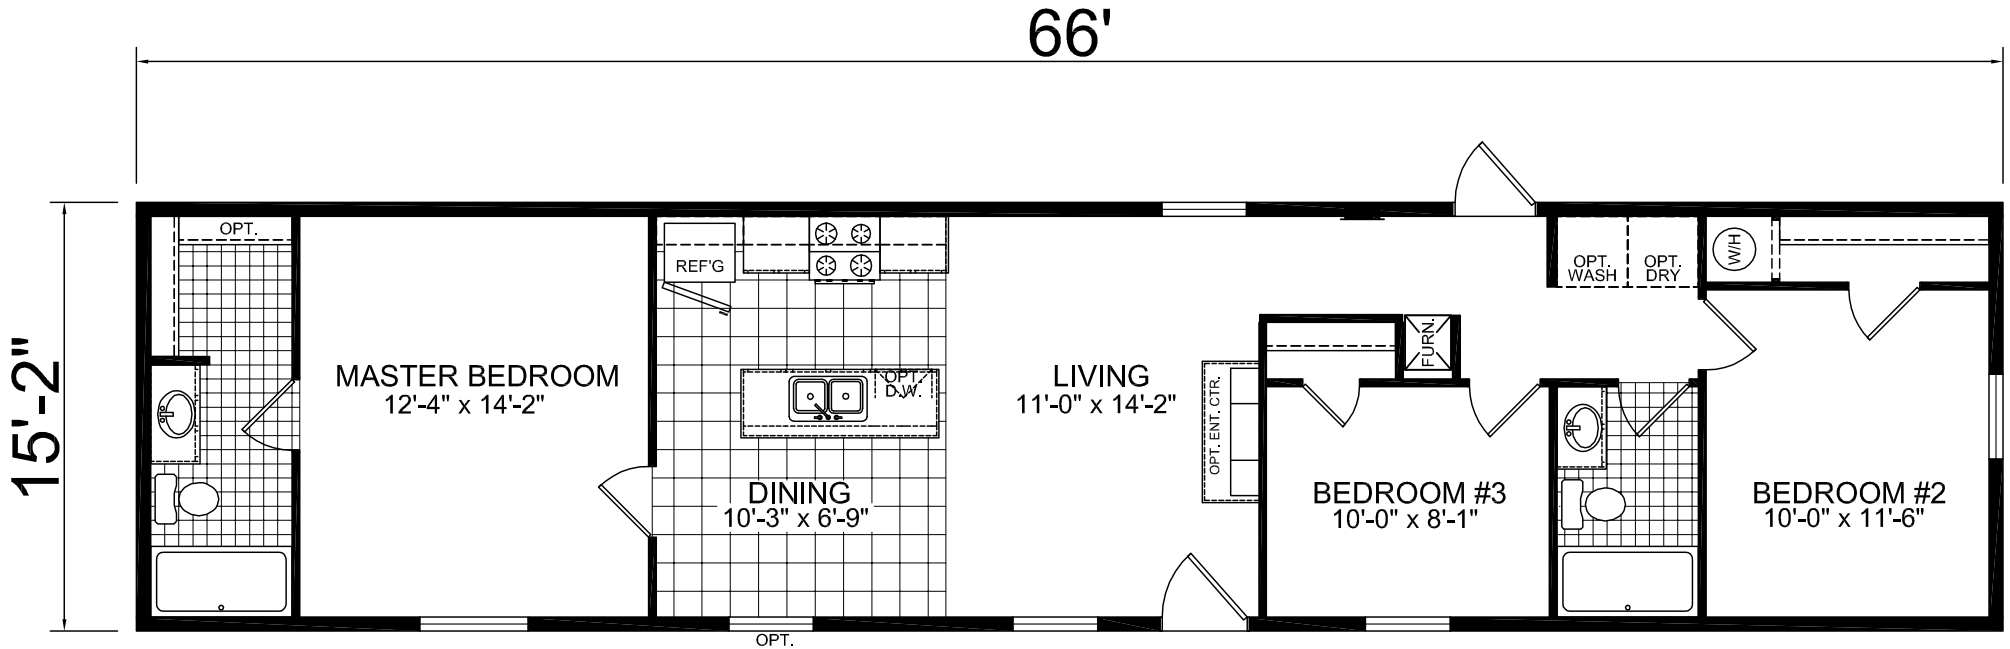

# Hightower

Foundation Series

Single Section  
3 Bedroom, 2 Bath  
Approx. 1,001 Sq. Ft.

Last Updated: 2-9-17

For Detailed Directions See Map On Our Website

I authorize Factory Expo Homes to build my house, per this plan.