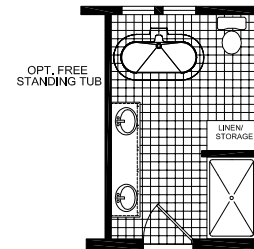

# Fairhaven

Enterprise Series

Multi-Section  
3 Bedroom, 2 Bath  
Approx. 1,856 Sq. Ft.

Last Updated: 11-9-16

3200 Enterprise Ave.  
York, NE 68467

For Detailed Directions See Map On Our Website

I authorize Factory Expo Homes to build my house, per this plan.  
X \_\_\_\_\_  
Customer Signature/Date