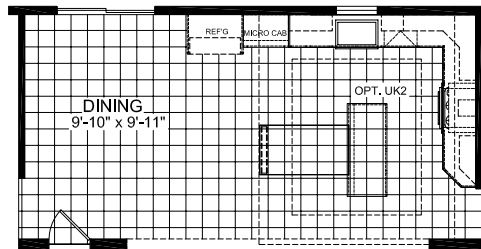

# Fairhaven

Enterprise Series

Multi-Section  
3 Bedroom, 2 Bath  
Approx. 1,856 Sq. Ft.

Last Updated: 11-9-16

3200 Enterprise Ave.  
York, NE 68467

For Detailed Directions See Map On Our Website

I authorize Factory Expo Homes to build my house, per this plan.  
X \_\_\_\_\_  
Customer Signature/Date