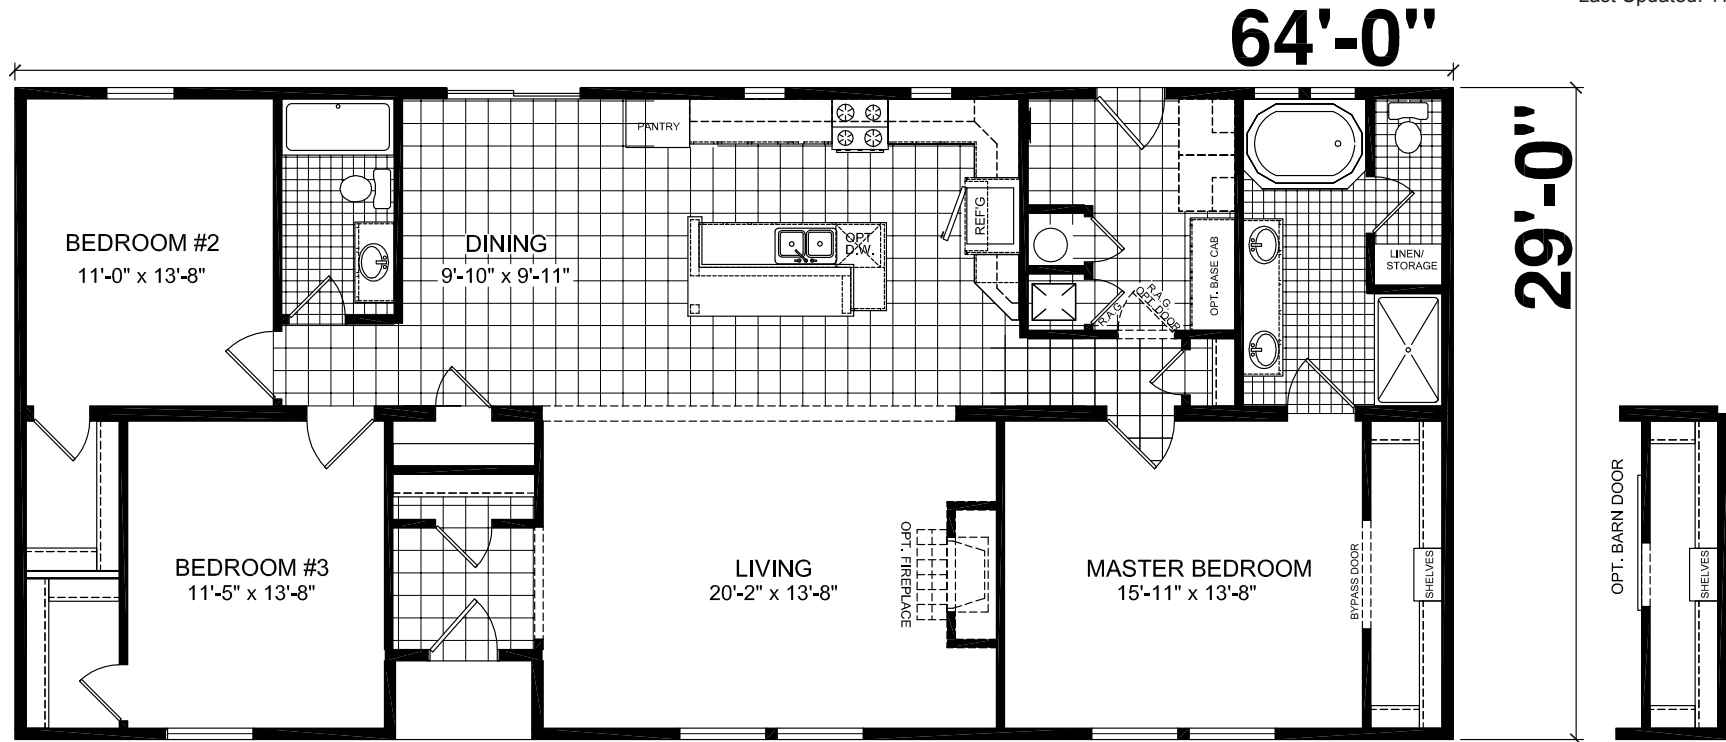

# Fairhaven

Enterprise Series

Multi-Section  
3 Bedroom, 2 Bath  
Approx. 1,856 Sq. Ft.

Last Updated: 11-9-16

3200 Enterprise Ave.  
York, NE 68467

For Detailed Directions See Map On Our Website

I authorize Factory Expo Homes to build my house, per this plan.  
X \_\_\_\_\_  
Customer Signature/Date