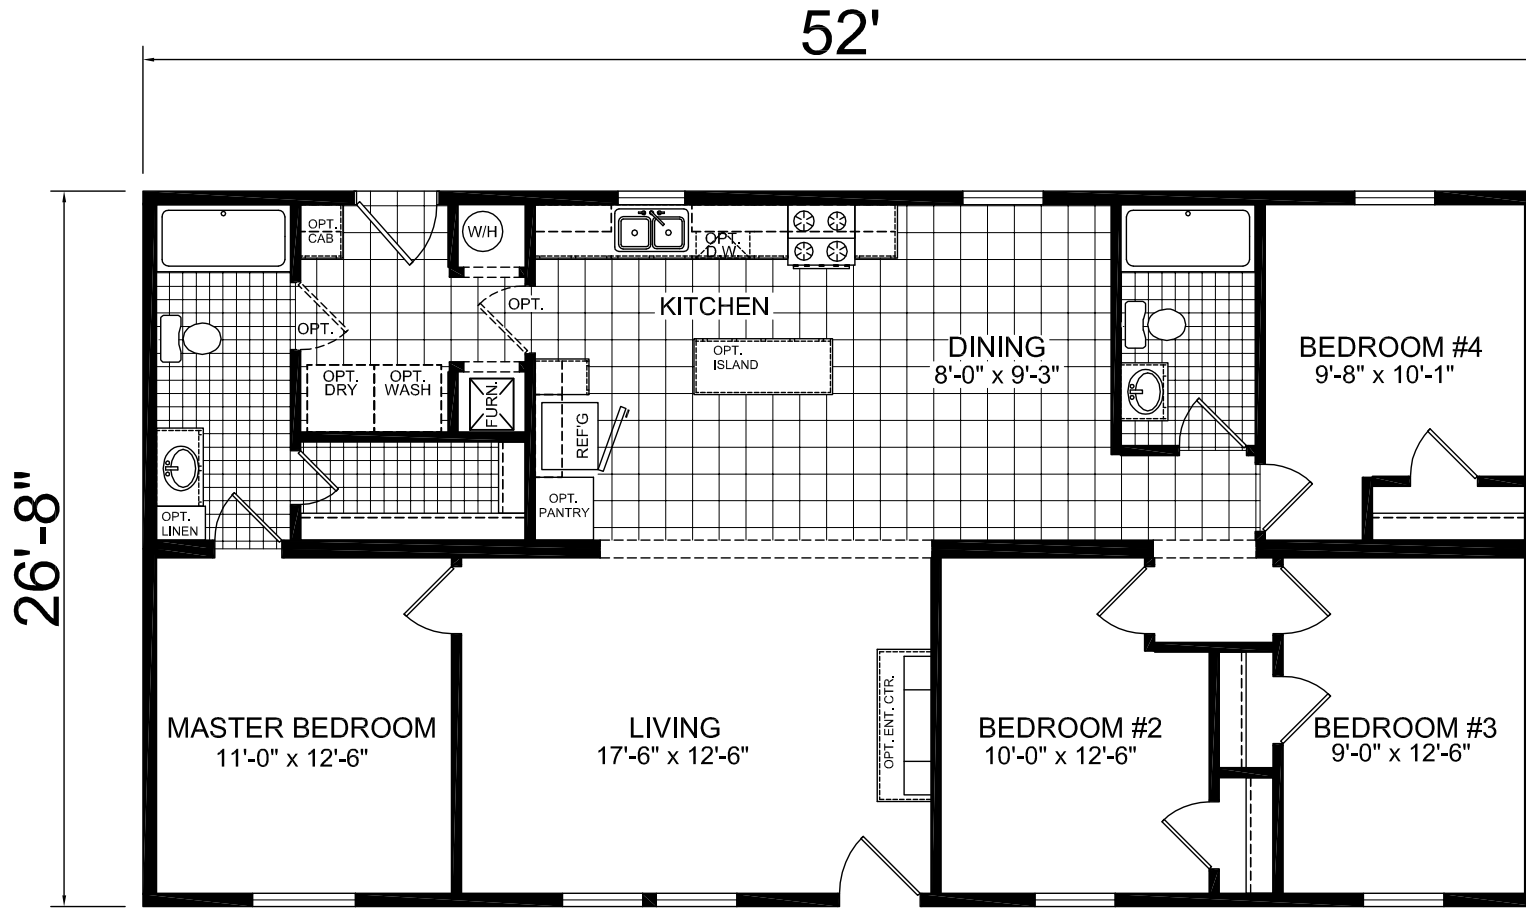

Densmore

Foundation Series

Multi-Section
4 Bedroom, 2 Bath
Approx. 1,386 Sq. Ft.

Last Updated: 2-9-17

For Detailed Directions See Map On Our Website

I authorize Factory Expo Homes to build my house, per this plan.
X _____
Customer Signature/Date