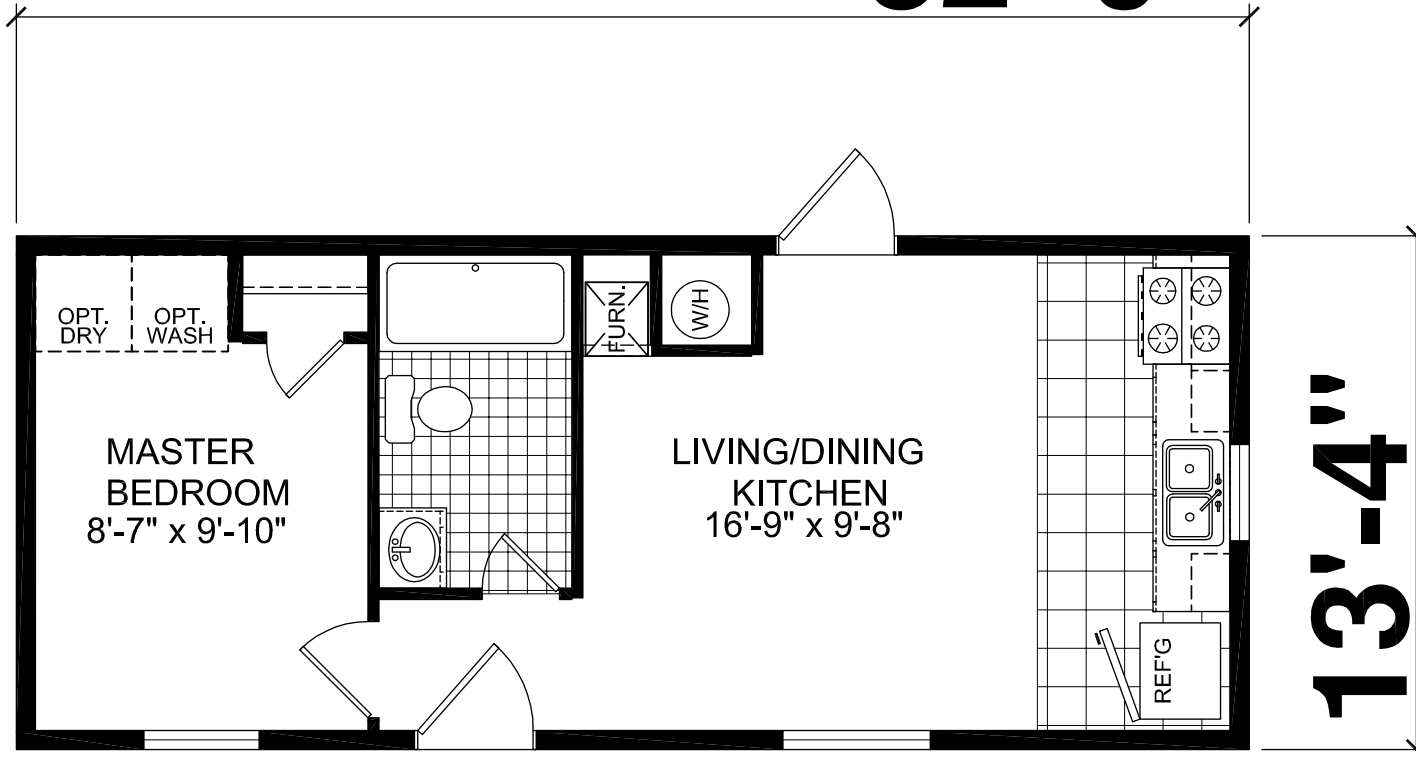

Micro
Foundation Series

Single Section
1 Bedroom, 1 Bath
Approx. 427 Sq. Ft.

Last Updated: 11-2-16

32'-0"

*Special Value Home, Limit 1 per Customer

3200 Enterprise Ave.
York, NE 68467

For Detailed Directions See Map On Our Website