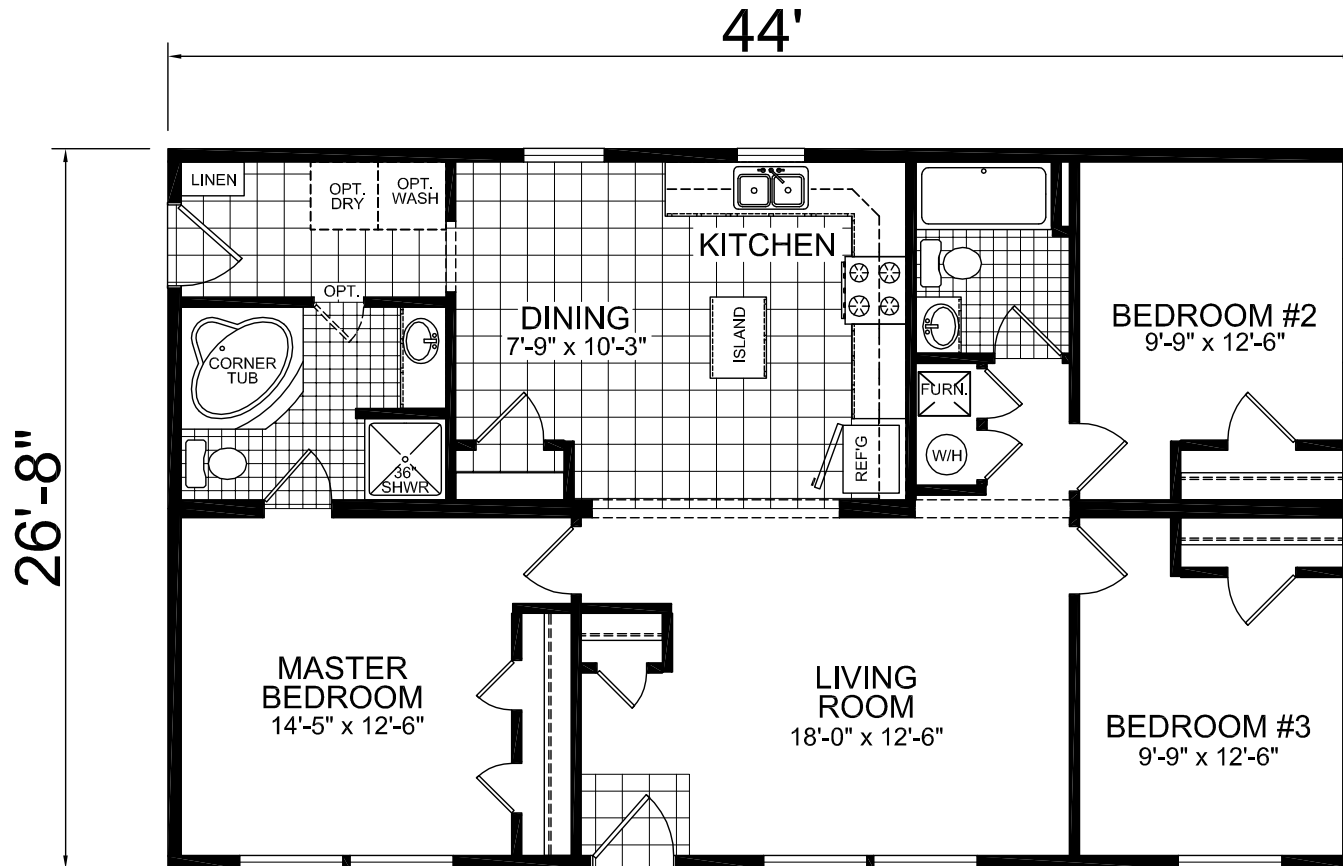

# Russell

Sommerset Series

Multi-Section  
3 Bedroom, 2 Bath  
Approx. 1,173 Sq. Ft.

Last Updated: 2-22-17

For Detailed Directions See Map On Our Website

I authorize Factory Expo Homes to build my house, per this plan.  
X \_\_\_\_\_  
Customer Signature/Date