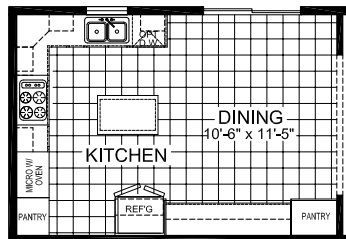

# Moville

Lifestyle Series

Multi-Section  
3 Bedroom, 2 Bath  
Approx. 1,943 Sq. Ft.

Last Updated: 2-22-17

OPTIONAL ULTIMATE KITCHEN

64'

OPTIONAL BASEMENT ENTRY  
MODULAR ONLY

I authorize Factory Expo Homes to build my house, per this plan.  
X \_\_\_\_\_  
Customer Signature/Date