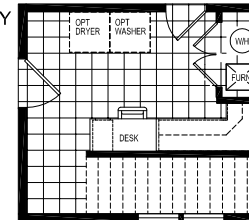

# Moville

Lifestyle Series

Multi-Section  
3 Bedroom, 2 Bath  
Approx. 1,943 Sq. Ft.

Last Updated: 2-22-17

OPTIONAL ULTIMATE KITCHEN

64'

OPTIONAL BASEMENT ENTRY  
MODULAR ONLY

I authorize Factory Expo Homes to build my house, per this plan.  
X \_\_\_\_\_  
Customer Signature/Date