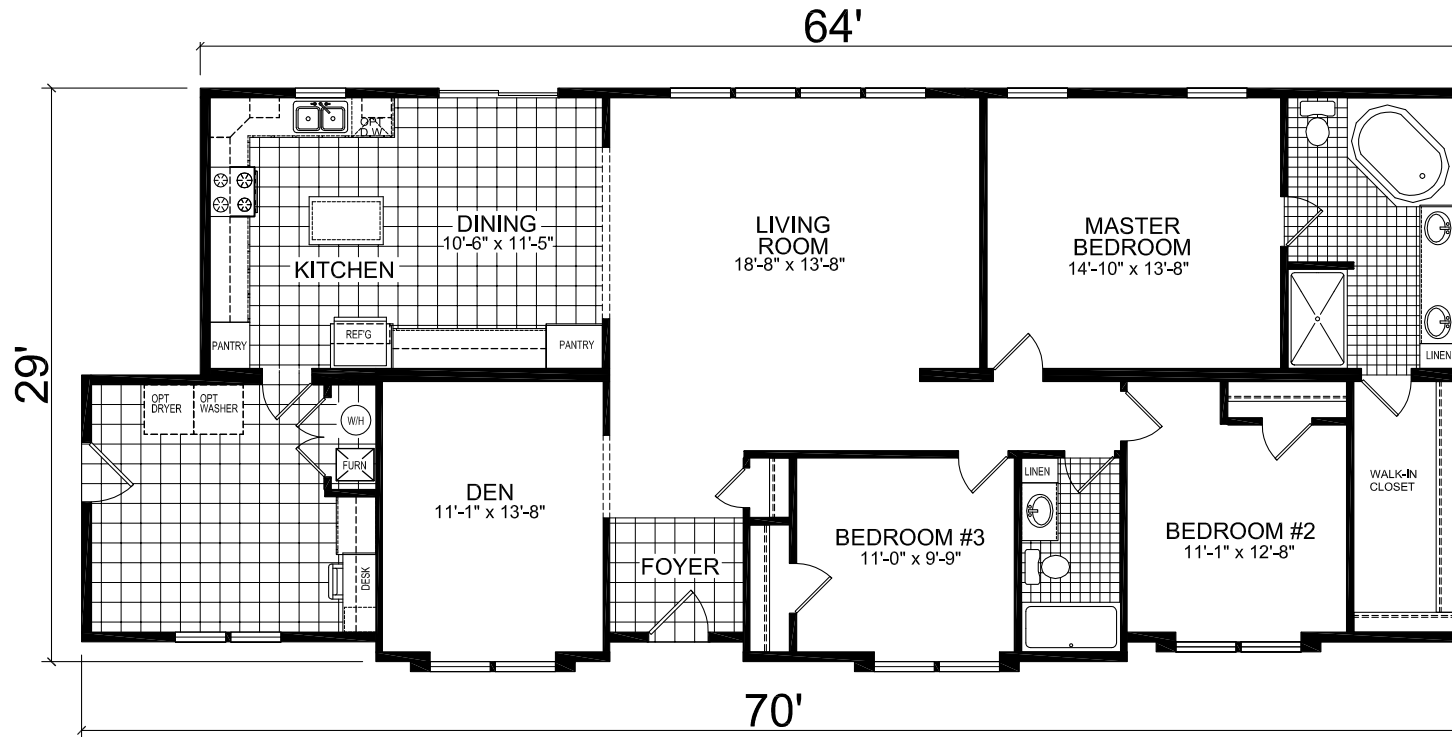

# Moville

Lifestyle Series

Multi-Section  
3 Bedroom, 2 Bath  
Approx. 1,943 Sq. Ft.

Last Updated: 2-22-17

OPTIONAL ULTIMATE KITCHEN

64'

OPTIONAL BASEMENT ENTRY  
MODULAR ONLY

I authorize Factory Expo Homes to build my house, per this plan.  
X \_\_\_\_\_  
Customer Signature/Date