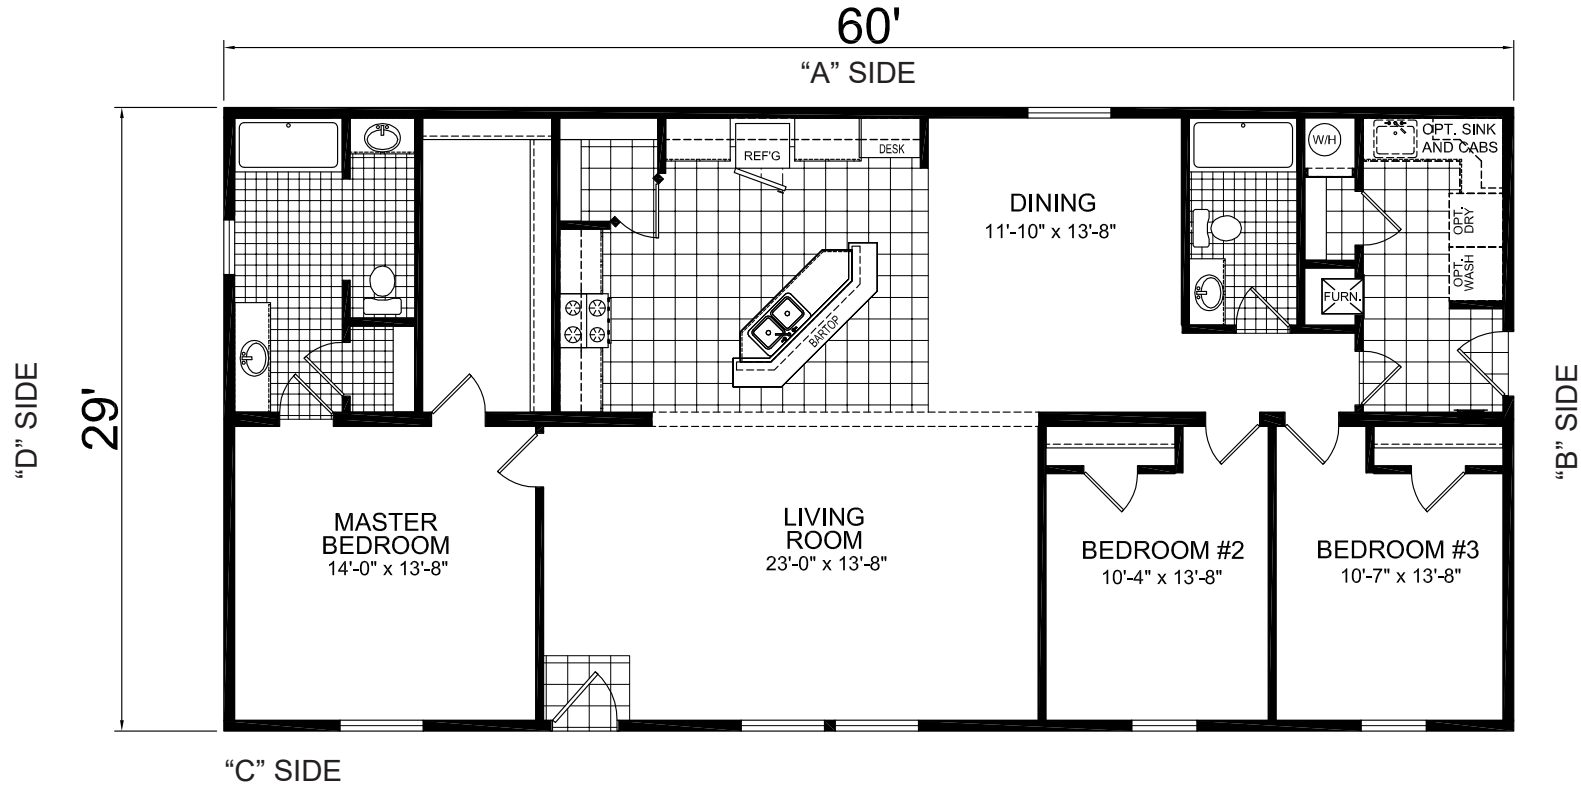

Medina

Central Great Plains Series

1,740 SQ. FT. (Approximate) 3 Bedrooms, 2 Baths

Last Updated: 4-28-21

The "Medina" includes the following Value Package Upgrades for only \$99!:

- 2x6 Walls w/R21 Insulation
- Orange Peel Tape & Texture
- White Painted Trim
- Single Lever Faucet in Kitchen
- Porcelain Sinks W/Single Lever Faucets in Baths
- Optional Glamour Master Bath w/ Fiberglass Corner Tub & 48" One Piece Shower