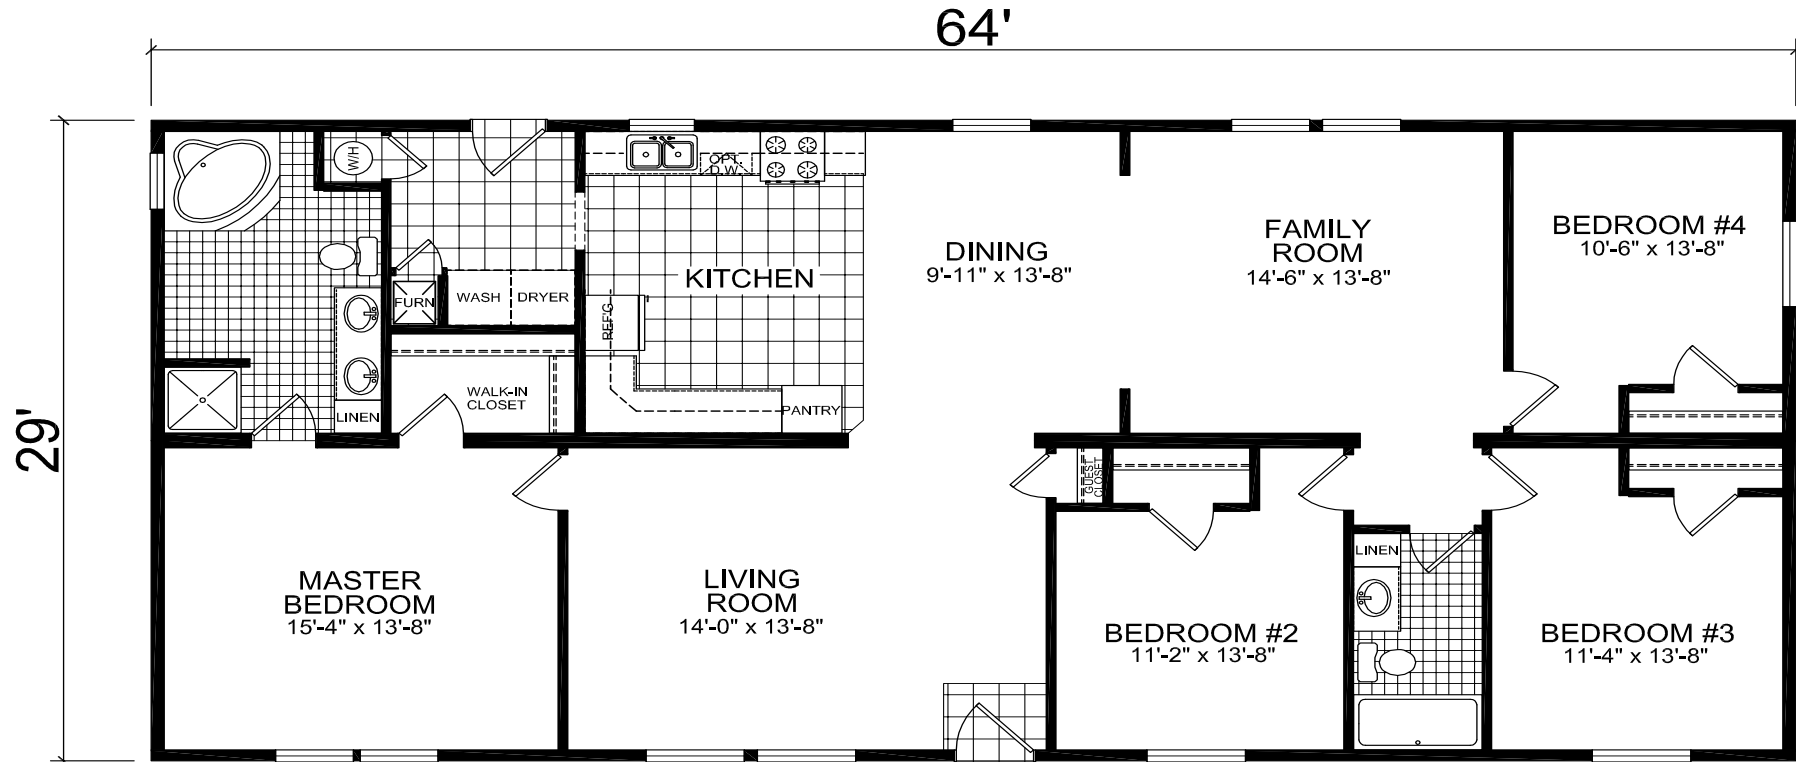

Lake Madison

Sommerset Series

Multi-Section
4 Bedroom, 2 Bath
Approx. 1,856 Sq. Ft.

Last Updated: 5-20-14

For Detailed Directions See Map On Our Website

I authorize Factory Expo Homes to build my house, per this plan.
X _____
Customer Signature/Date