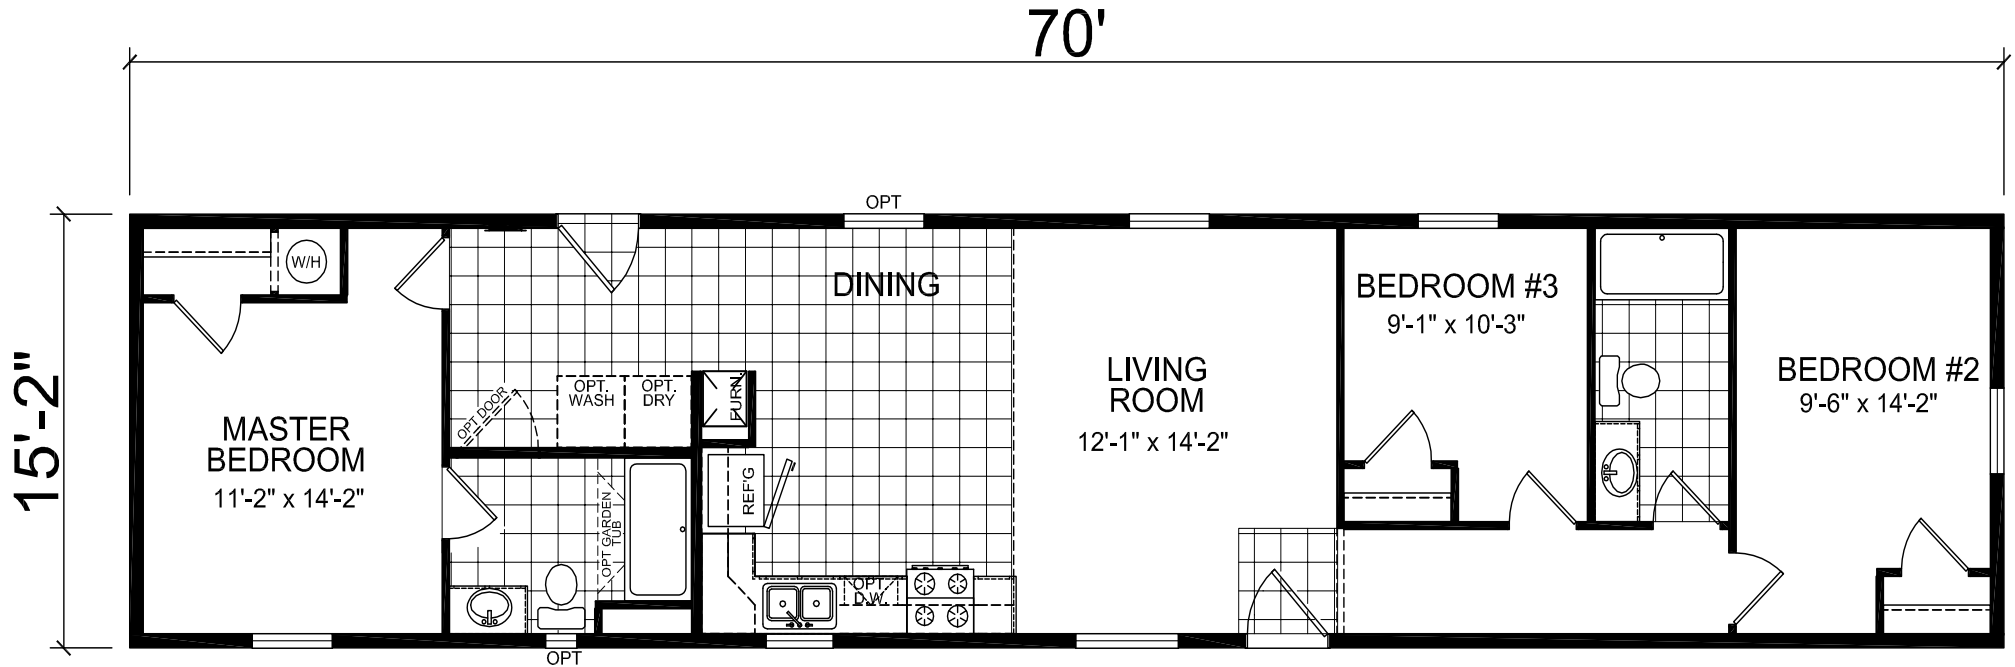

Highmore

Central Great Plains Series

Single Section
3 Bedroom, 2 Bath
Approx. 1,162 Sq. Ft

Last Updated: 7-10-14

For Detailed Directions See Map On Our Website

I authorize Factory Expo Homes to build my house, per this plan.