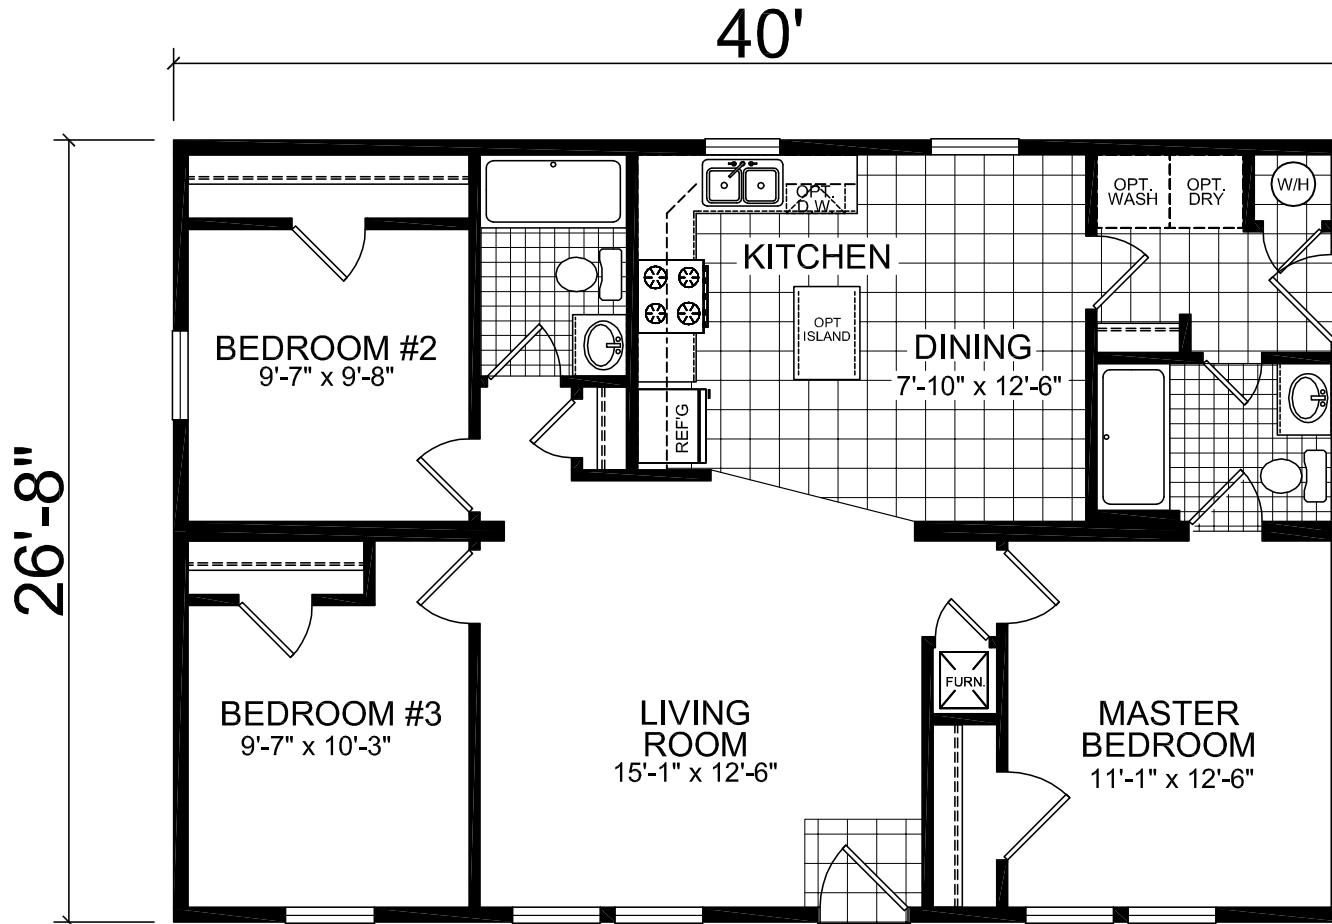

Hamilton

Lifestyle Series

Multi-Section
3 Bedroom, 2 Bath
Approx. 1,067 Sq. Ft.

Last Updated: 5-20-14

3200 Enterprise Ave.
York, NE 68467

For Detailed Directions See Map On Our Website

I authorize Factory Expo Homes to build my house, per this plan.