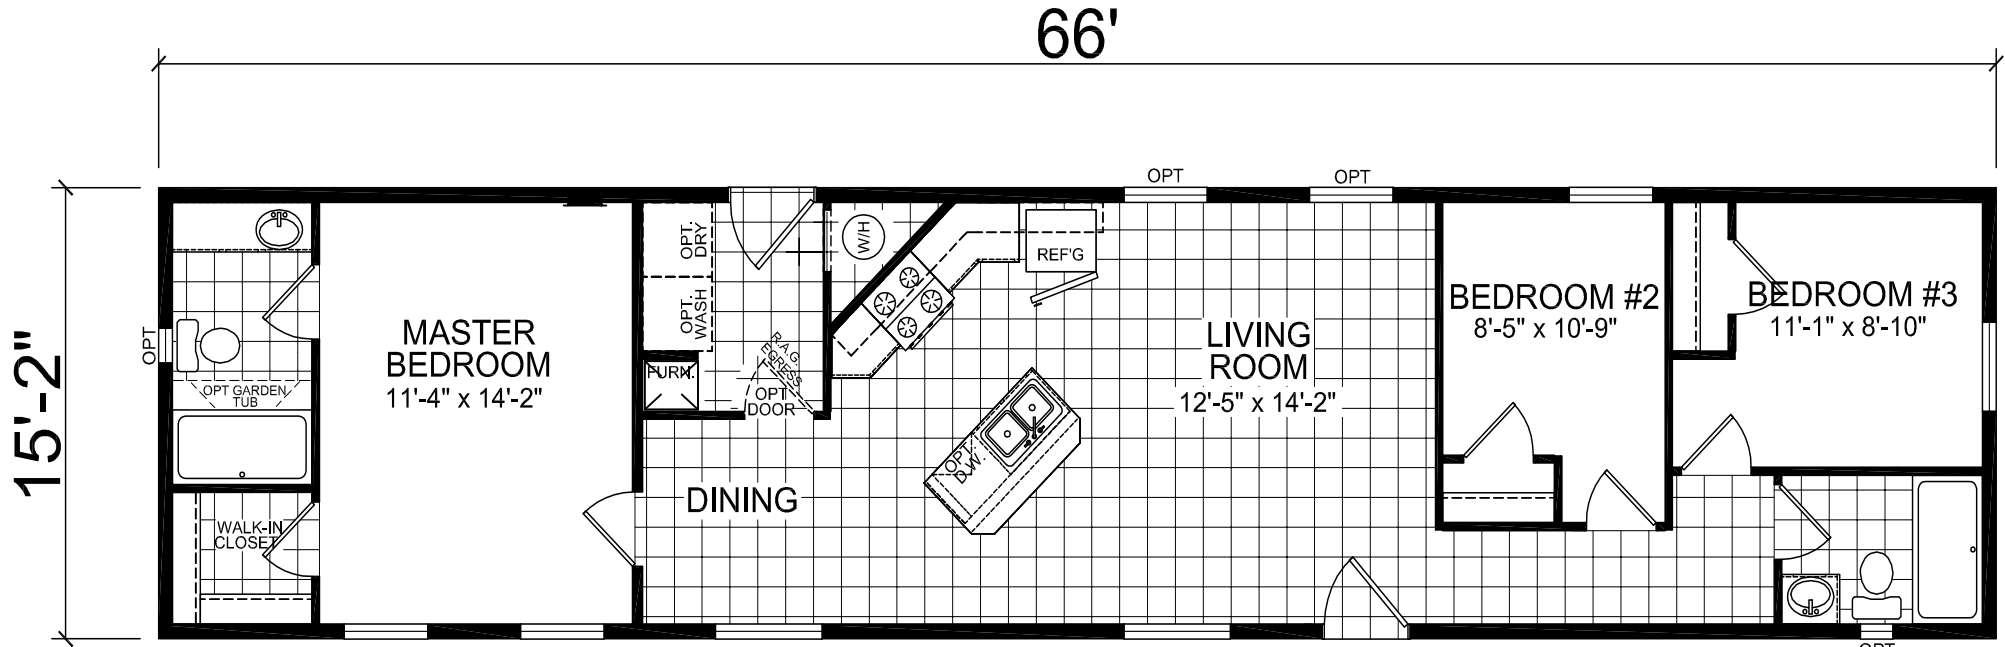

Goodwin

Central Great Plains Series

Single Section
3 Bedroom, 2 Bath
Approx. 1,001 Sq. Ft

Last Updated: 7-10-14

For Detailed Directions See Map On Our Website

I authorize Factory Expo Homes to build my house, per this plan.