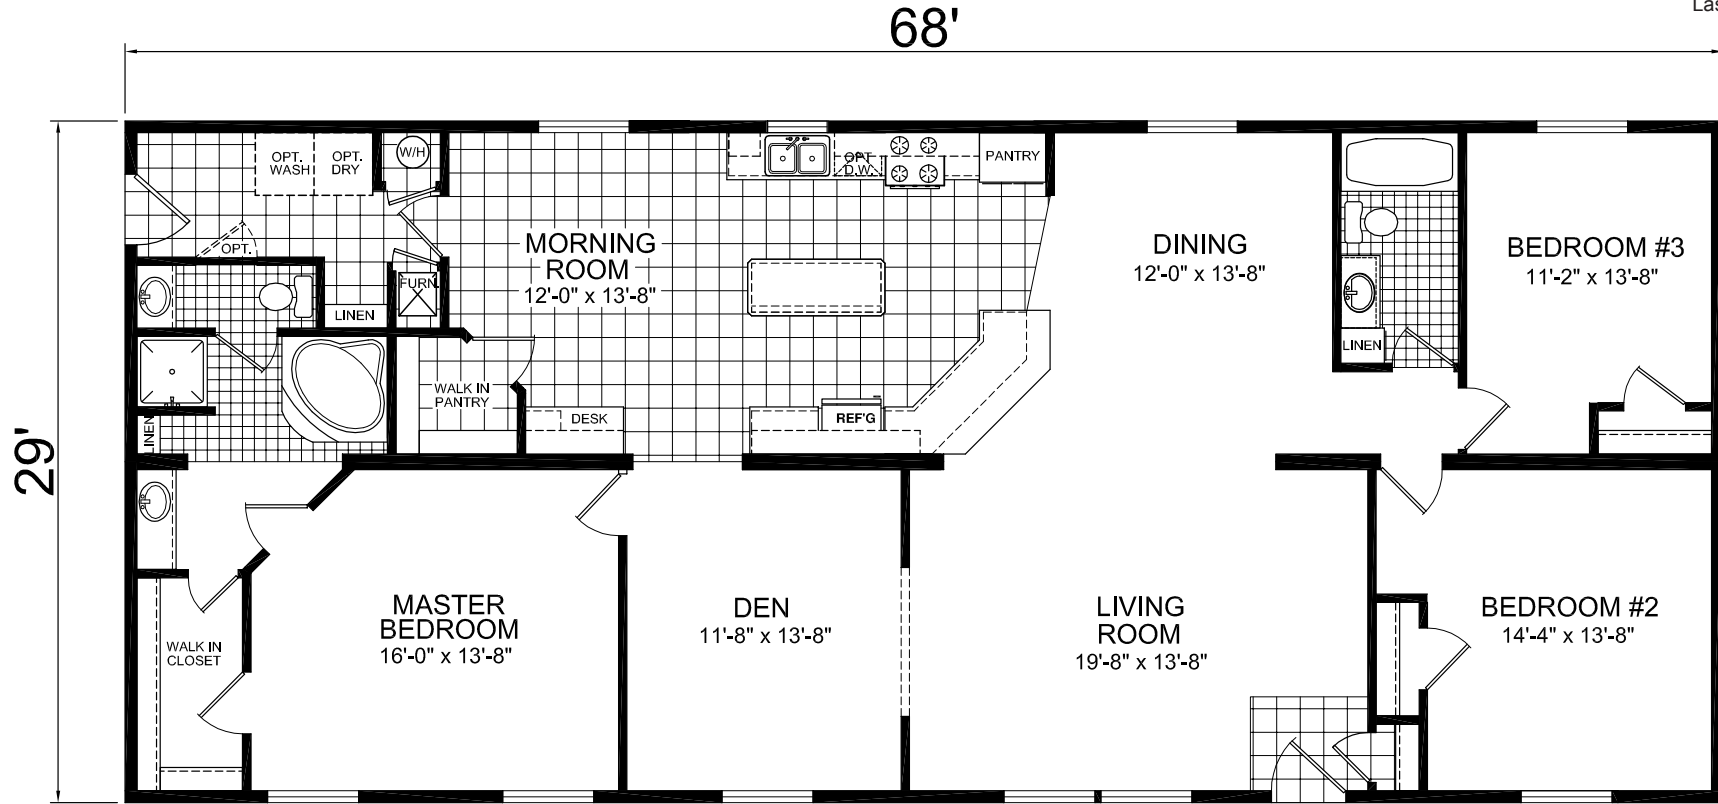

Desoto

Sommerset Series

Multi-Section
3 Bedroom, 2 Bath
Approx. 1,972 Sq. Ft.

Last Updated: 5-20-14

Note: For all optional floorplan views, extra charges may apply

I authorize Factory Expo Homes to build my house, per this plan.
X _____
Customer Signature/Date