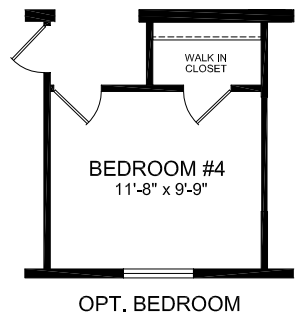

Desoto

Sommerset Series

Multi-Section
3 Bedroom, 2 Bath
Approx. 1,972 Sq. Ft.

Last Updated: 5-20-14

Note: For all optional floorplan views, extra charges may apply

I authorize Factory Expo Homes to build my house, per this plan.
X _____
Customer Signature/Date