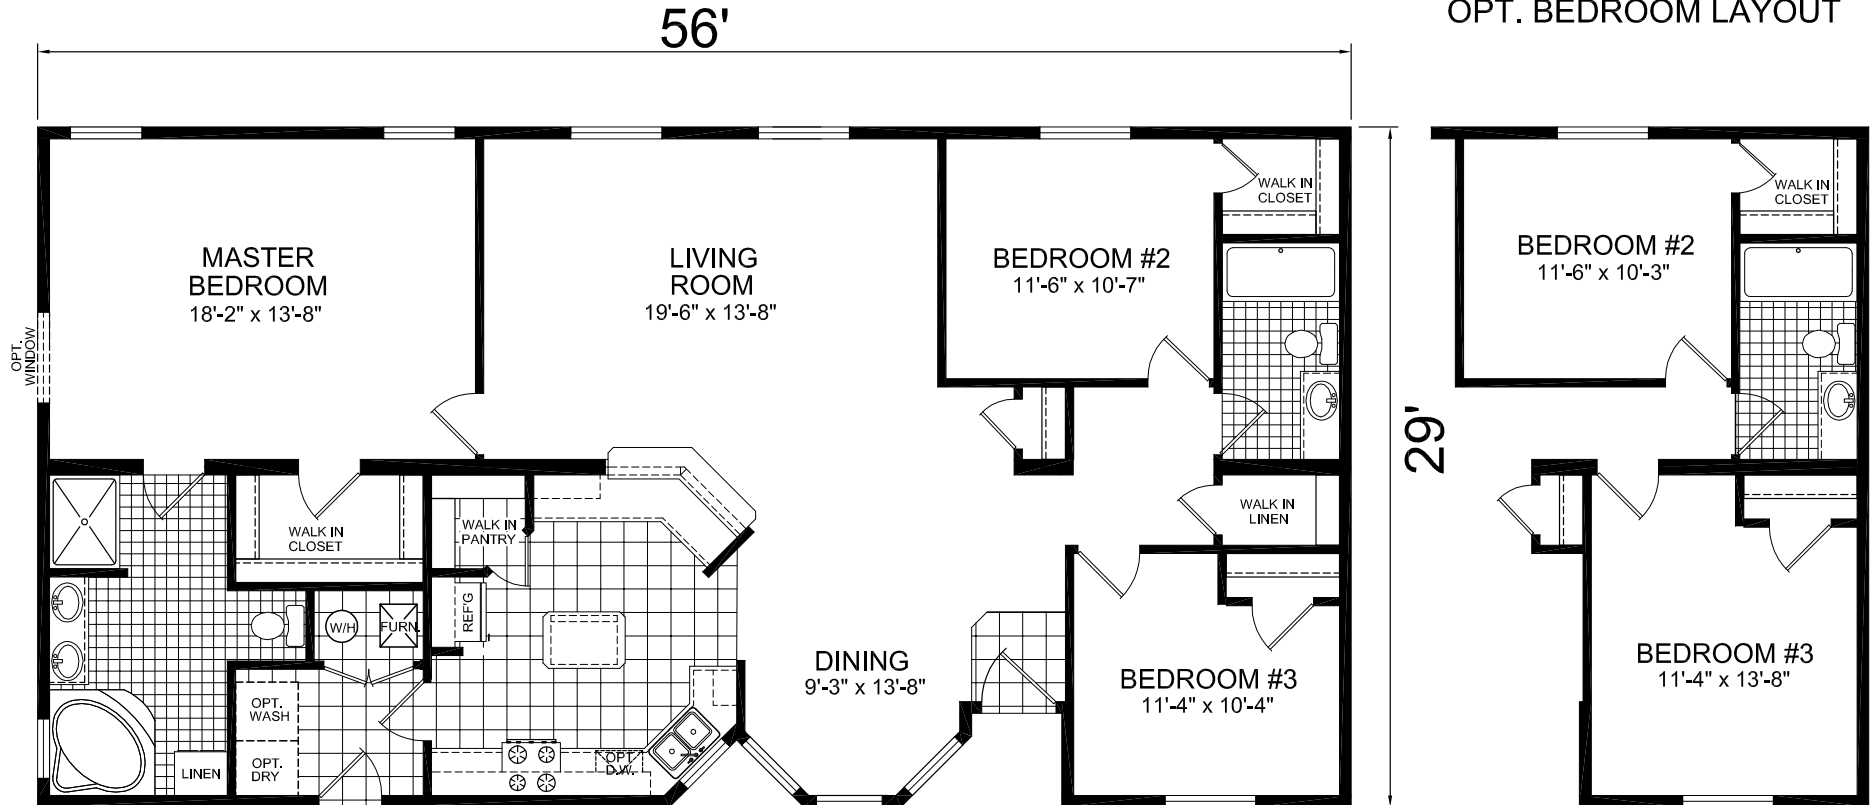

Danville

Sommerset Series

Multi-Section
3 Bedroom, 2 Bath
Approx. 1,624 Sq. Ft.

Last Updated: 2-22-17

OPT. BEDROOM LAYOUT

For Detailed Directions See Map On Our Website

I authorize Factory Expo Homes to build my house, per this plan.