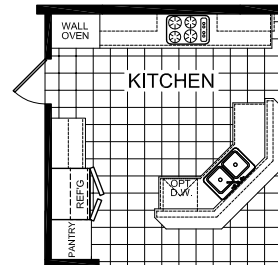

Chamberlain

Lifestyle Series

Multi-Section
3 Bedroom, 2 Bath
Approx. 1,914 Sq. Ft.

Last Updated: 2-22-17

OPT
BASEMENT
ENTRY

OPT
ULTIMATE
KITCHEN

3200 Enterprise Ave.
York, NE 68467

I authorize Factory Expo Homes to build my house, per this plan.