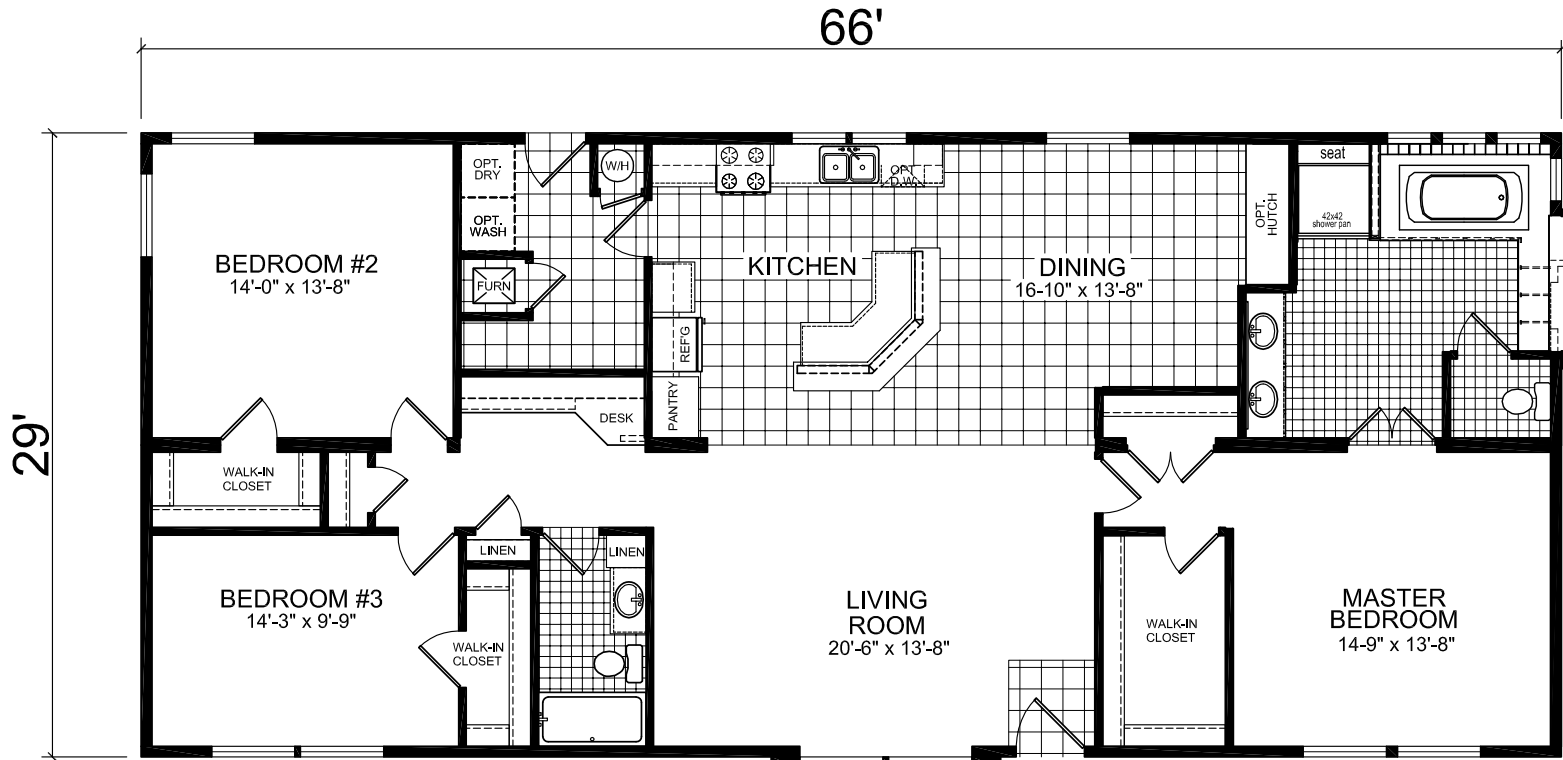

Chamberlain

Lifestyle Series

Multi-Section
3 Bedroom, 2 Bath
Approx. 1,914 Sq. Ft.

Last Updated: 2-22-17

OPT
BASEMENT
ENTRY

OPT
ULTIMATE
KITCHEN

3200 Enterprise Ave.
York, NE 68467

I authorize Factory Expo Homes to build my house, per this plan.