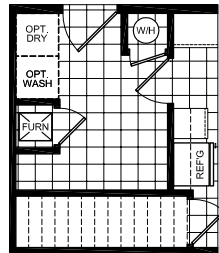

Chamberlain

Lifestyle Series

Multi-Section
3 Bedroom, 2 Bath
Approx. 1,914 Sq. Ft.

Last Updated: 2-22-17

OPT
BASEMENT
ENTRY

OPT
ULTIMATE
KITCHEN

3200 Enterprise Ave.
York, NE 68467

I authorize Factory Expo Homes to build my house, per this plan.