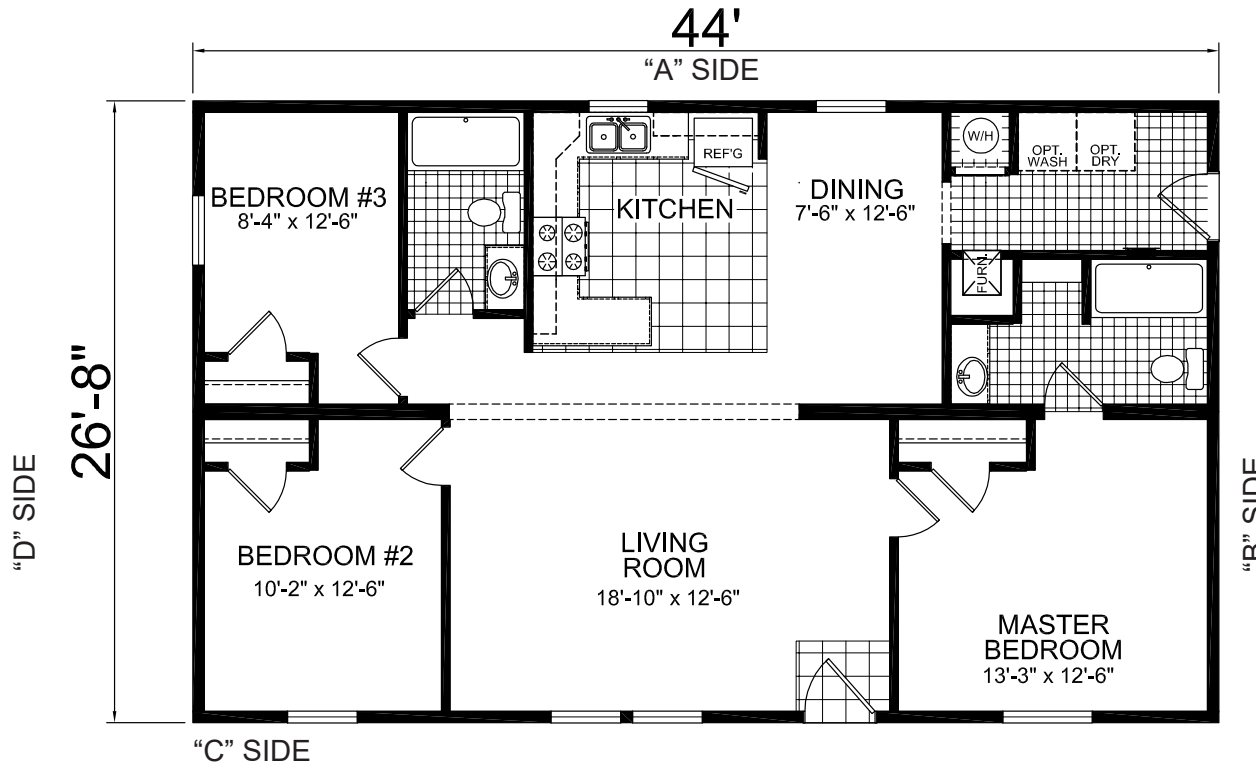

Cedar Falls

Central Great Plains Series

Multi-Section
3 Bedroom, 2 Bath
Approx. 1,174 Sq. Ft

Last Updated: 4-29-20

The "Cedar Falls" includes the following Value Package Upgrades for only \$1,250!:

- 2x6 Walls w/R21 Insulation
- Orange Peel Tape & Texture
- White Painted Trim
- Single Lever Faucet in Kitchen
- Porcelain Sinks with Single Lever Faucets in Baths
- Master Bath with One Piece Shower