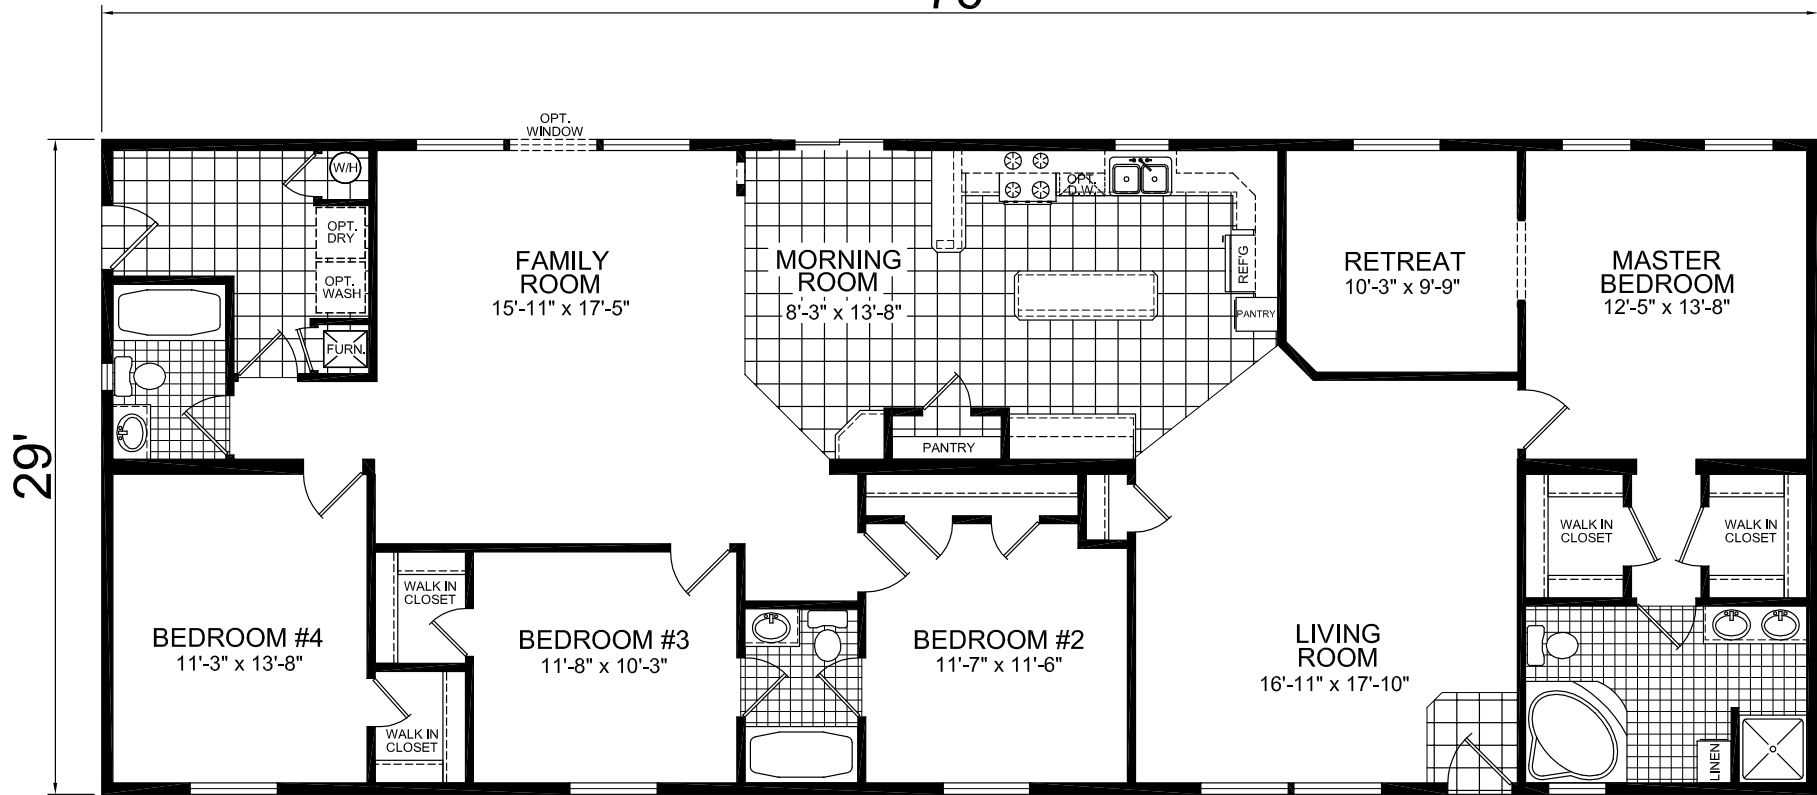

Casselton

Sommerset Series

Multi-Section
4 Bedroom, 3 Bath
Approx. 2,204 Sq. Ft.

Last Updated: 2-22-17

76'

For Detailed Directions See Map On Our Website

I authorize Factory Expo Homes to build my house, per this plan.
X _____
Customer Signature/Date