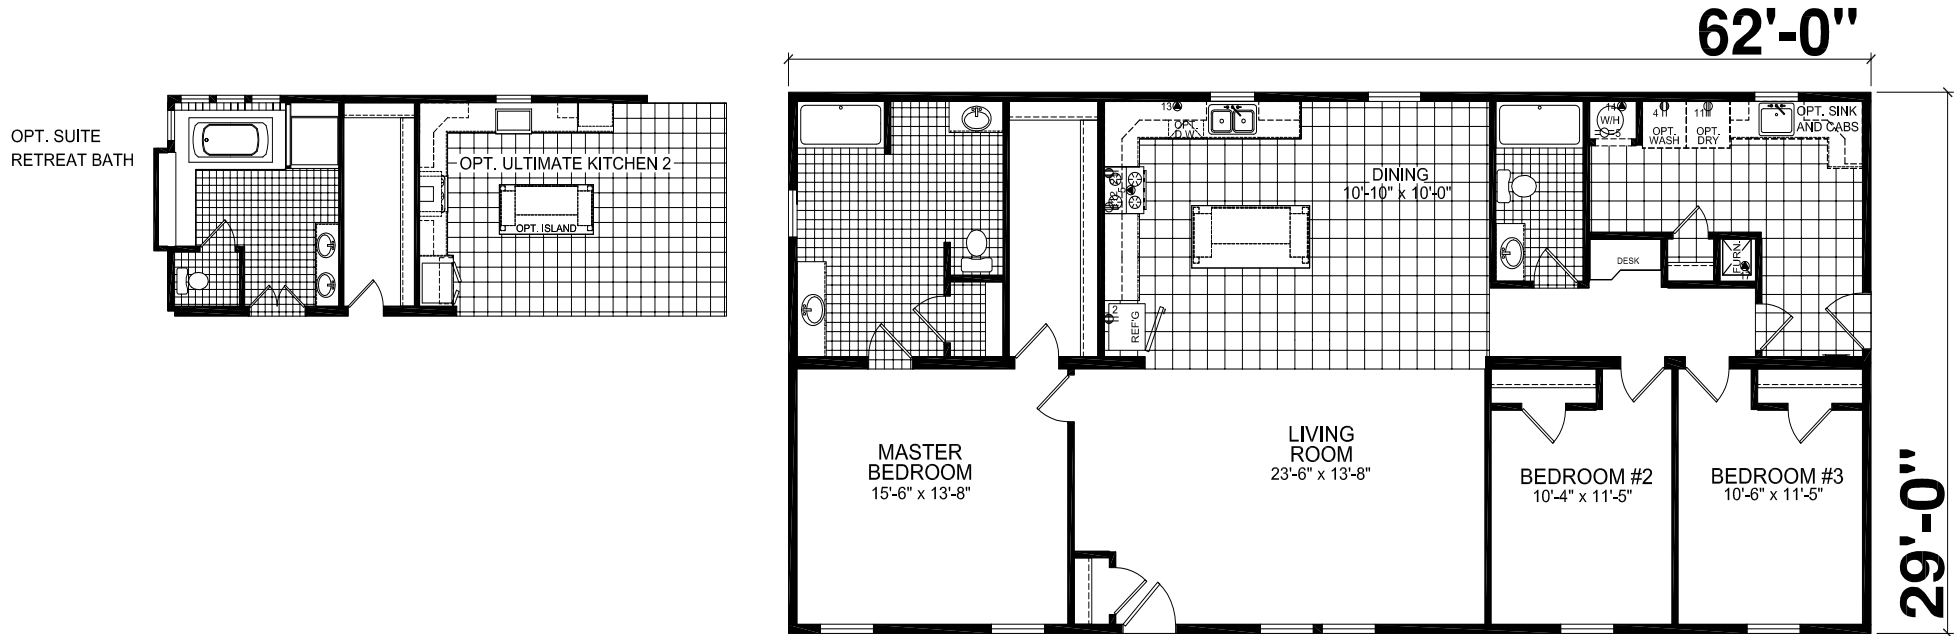

Cardwell

Central Great Plains Series

1,798 SQ. FT. (Approximate) 3 Bedrooms, 2 Baths

Last Updated: 4-28-21

The "Cardwell" includes the following Value Package Upgrades for only \$99!:

- 2x6 Walls w/R21 Insulation
- Orange Peel Tape & Texture
- White Painted Trim
- Single Lever Faucet in Kitchen
- Porcelain Sinks W/Single Lever Faucets in Baths