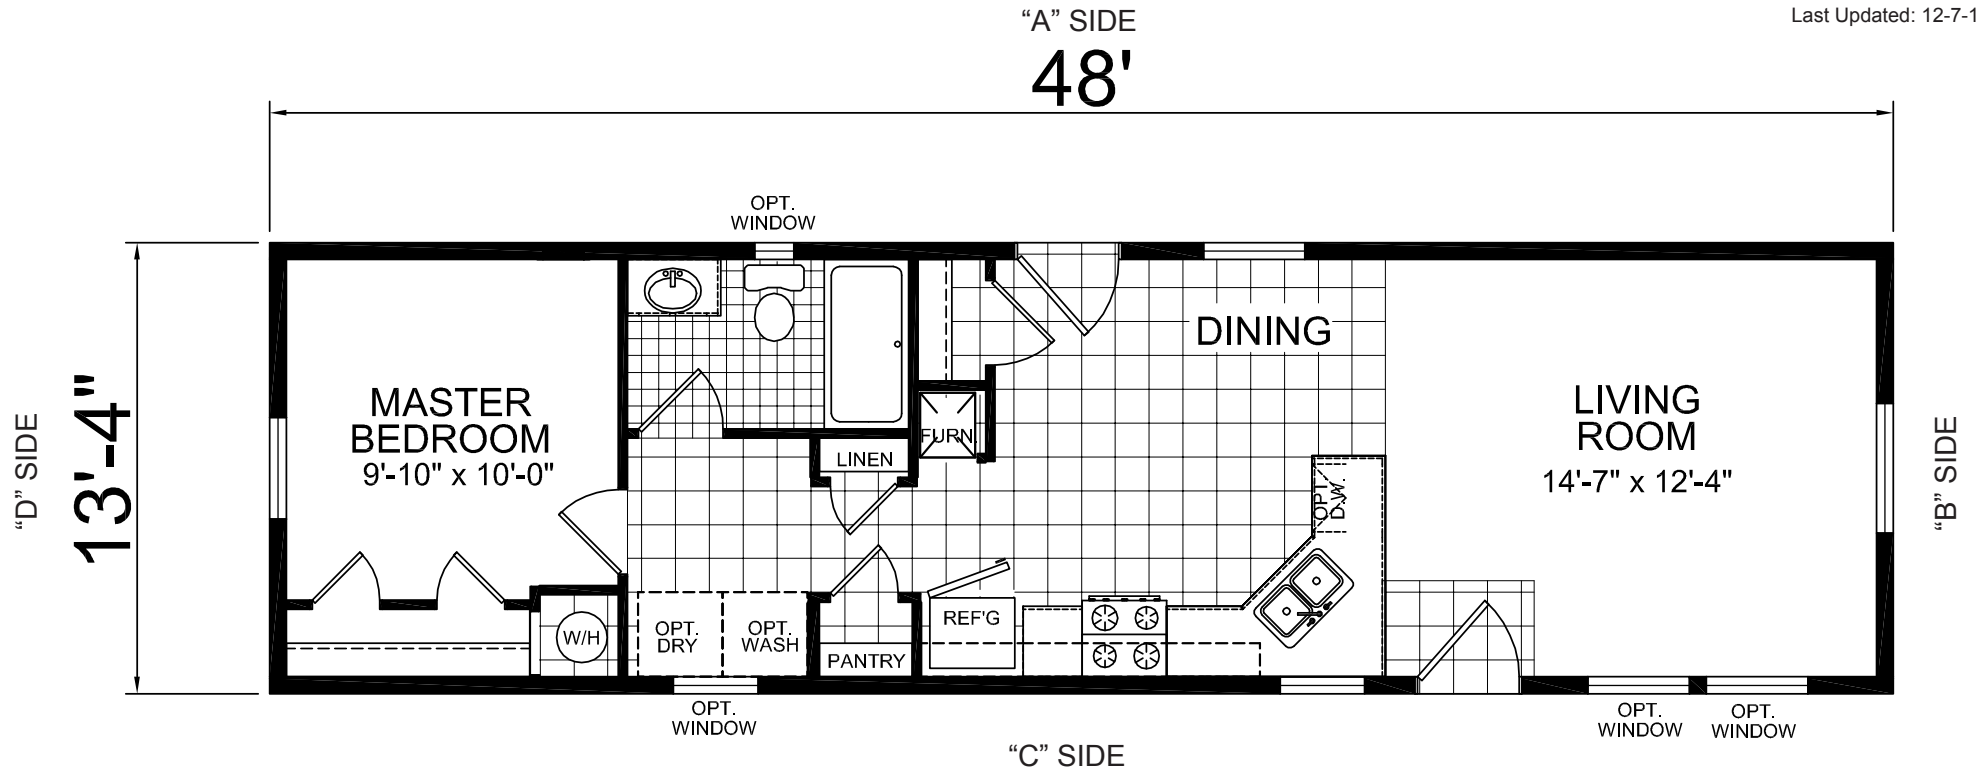

Brookings

Central Great Plains Series

CHAMPION

Single Section
1 Bedroom, 1 Bath
Approx. 640 Sq. Ft

Last Updated: 12-7-11

For Detailed Directions See Map On Our Website

I authorize Factory Expo Homes to build my house, per this plan.
X _____
Customer Signature/Date