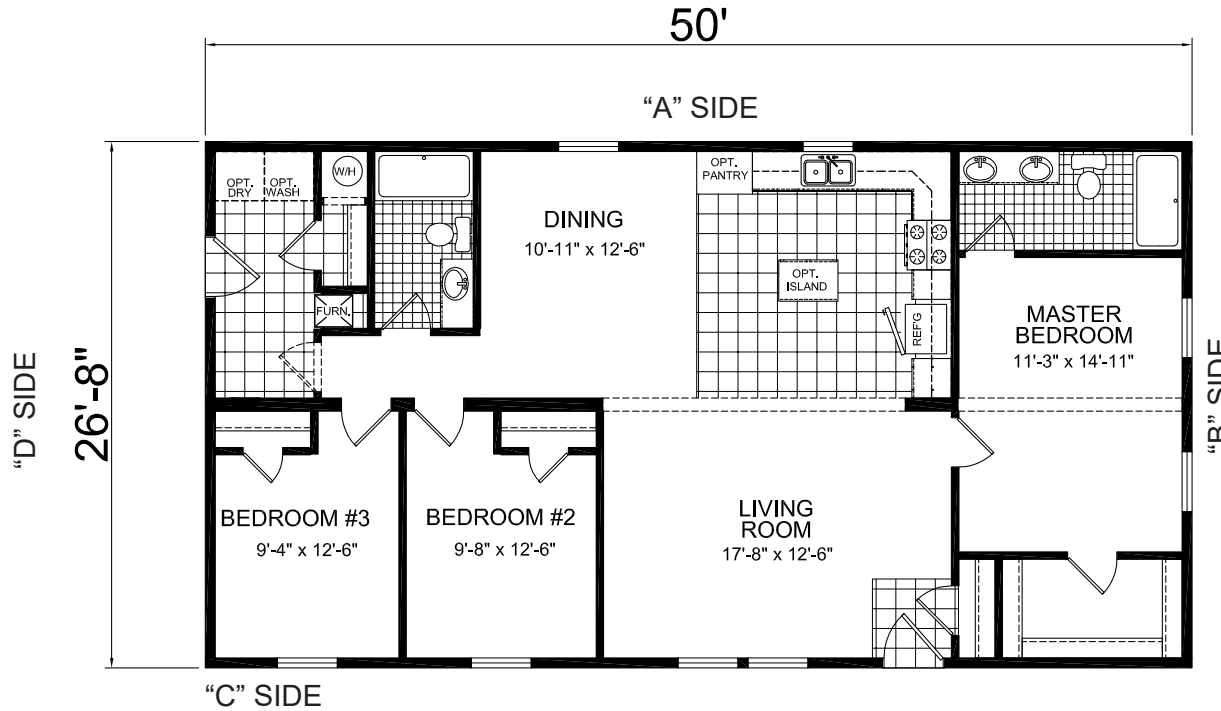

# Beverly

Central Great Plains Series

1,333 SQ. FT. (Approximate) 3 Bedrooms, 2 Baths

Last Updated: 4-28-21

The "Beverly" includes the following Value Package Upgrades for only \$99!:

- 2x6 Walls w/R21 Insulation
- Orange Peel Tape & Texture
- White Painted Trim
- Single Lever Faucet in Kitchen
- Porcelain Sinks with Single Lever Faucets in Baths
- Master Bath with One Piece Shower