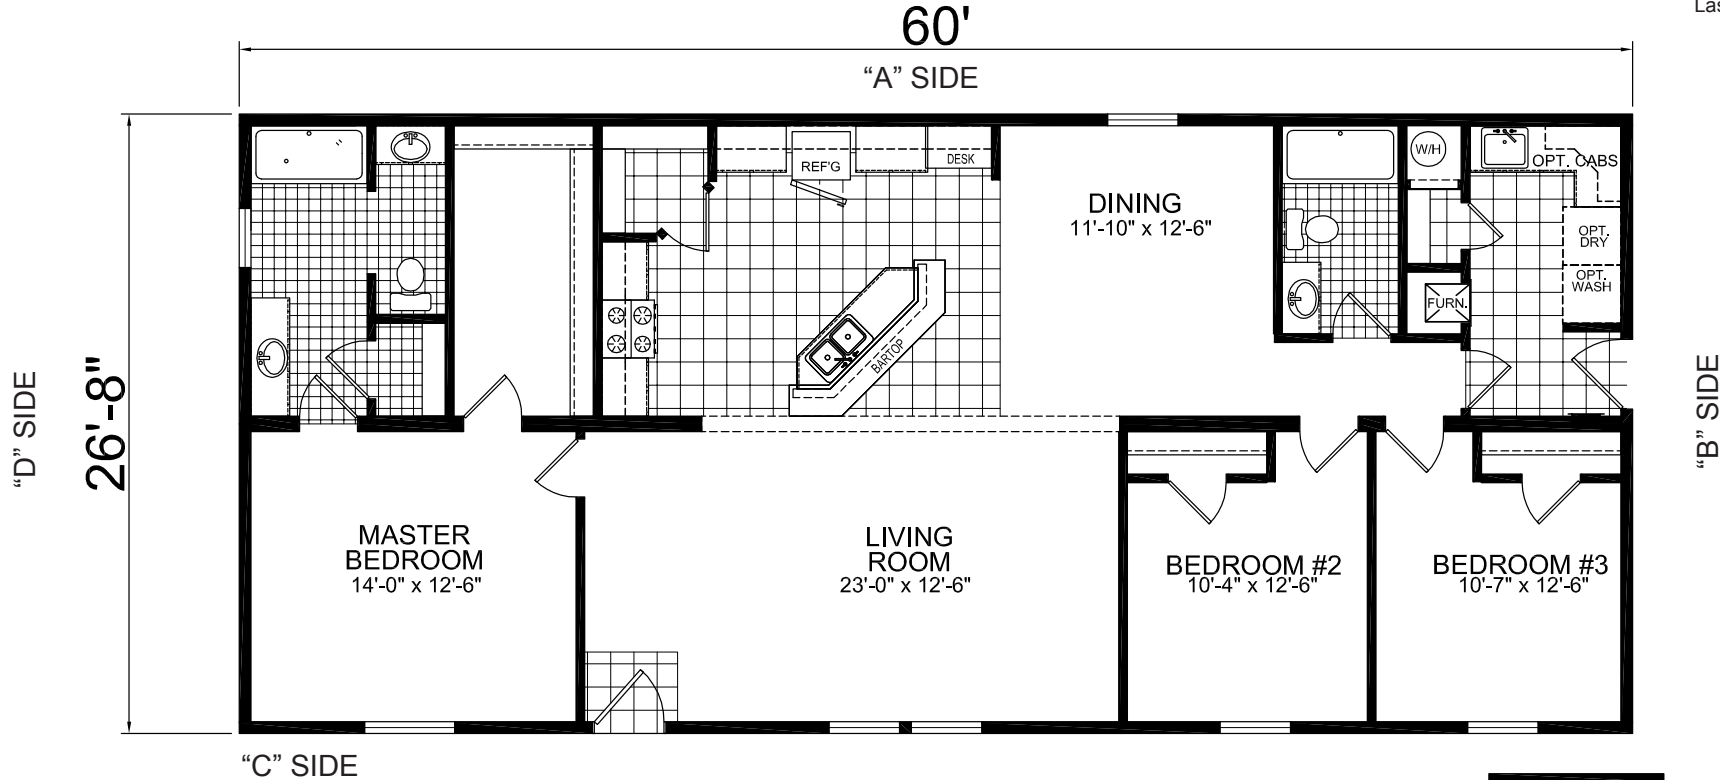

Becard

Central Great Plains Series

CHAMPION

Factory Expo
 "Factory Direct Value" HOME CENTERS

Multi-Section
3 Bedroom, 2 Bath
Approx. 1,600 Sq. Ft

Last Updated: 12-7-11

The "Becard" includes the following Value Package Upgrades:

- Vinyl Low-E Windows
- Residential Trim in Tape & Textured Areas
- 2" Blinds Throughout
- Orange Peel Tape & Texture (except closets)
- China Sinks with Single Lever Faucets in Baths
- Glamour Master Bath w/ Fiberglass Corner Tub & 48" One Piece Shower
- One Piece Tub/Shower Combo in Guest Bath
- #2 Oak Cabinets & Stiles Throughout