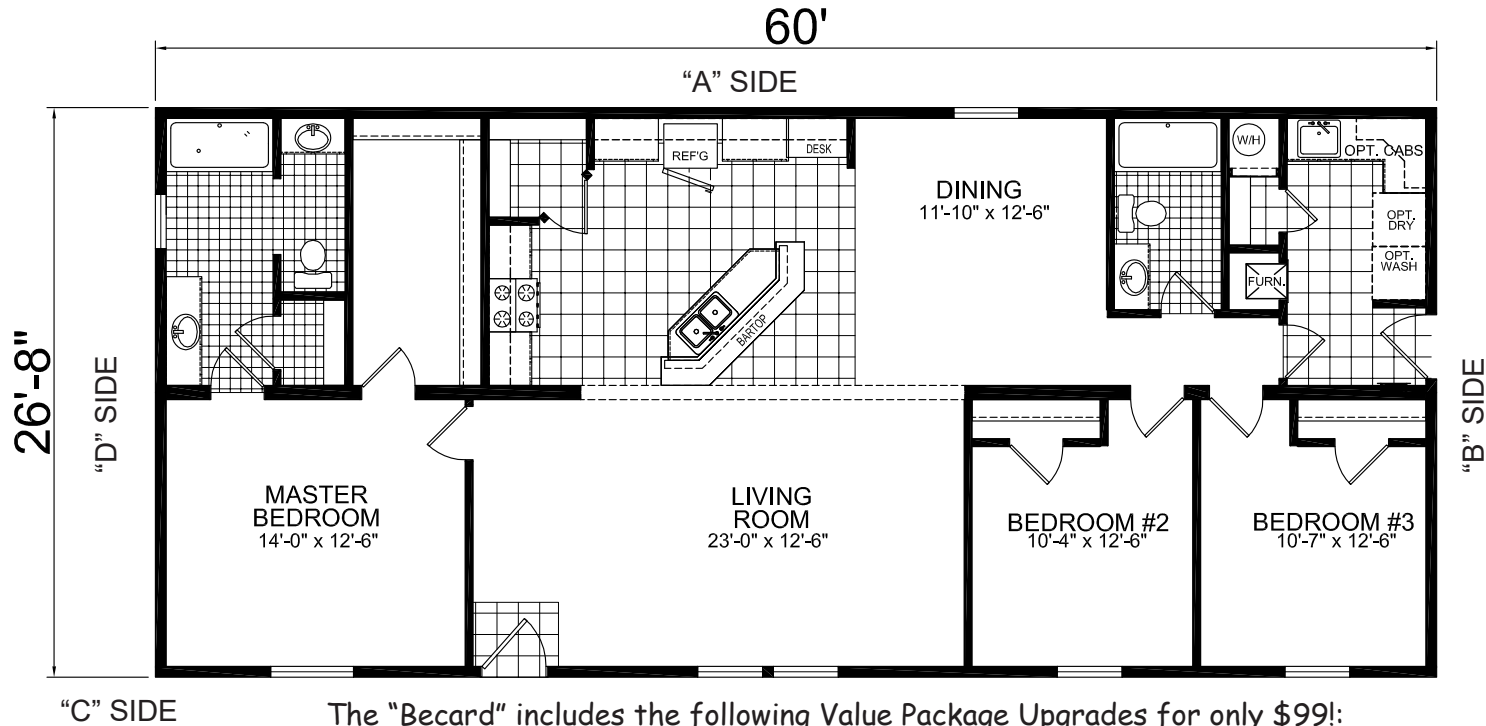

Becard

Central Great Plains Series

1,600 SQ. FT. (Approximate) 3 Bedrooms, 2 Baths

Last Updated: 4-28-21

The "Becard" includes the following Value Package Upgrades for only \$99!:

- 2x6 Walls w/R21 Insulation
- Orange Peel Tape & Texture
- White Painted Trim
- Single Lever Faucet in Kitchen
- Porcelain Sinks W/Single Lever Faucets in Baths
- Optional Glamour Master Bath w/ Fiberglass Corner Tub & 48" One Piece Shower