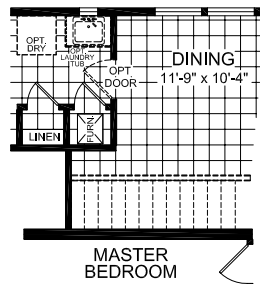

# Aberdeen

Sommerset Series

Multi-Section  
3 Bedroom, 2 Bath  
Approx. 1,508 Sq. Ft.

Last Updated: 10-16-17

Note: For all optional floorplan views, extra charges may apply

For Detailed Directions See Map On Our Website