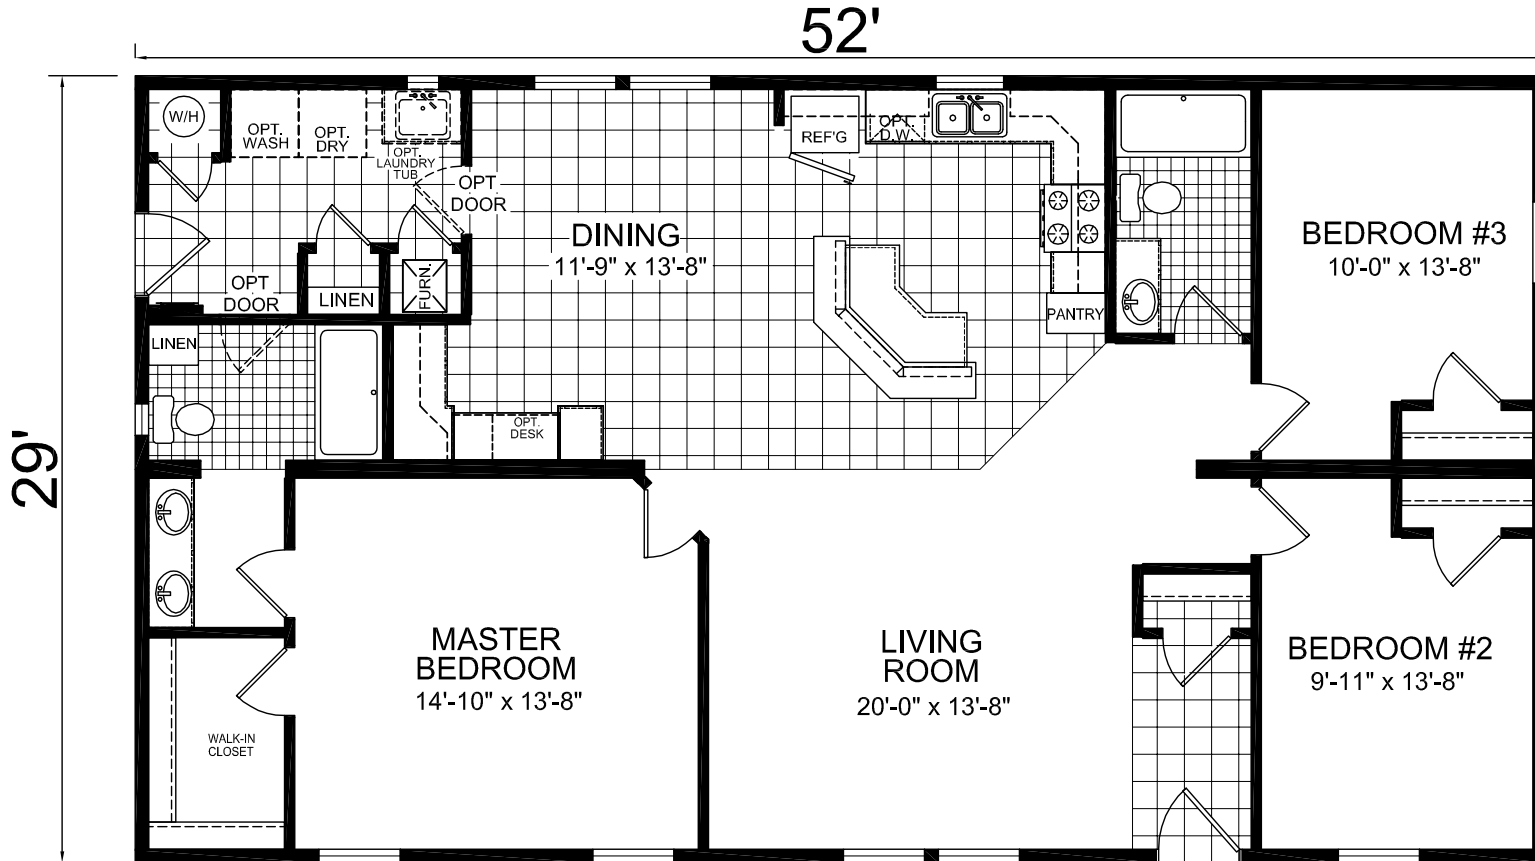

# Aberdeen

Sommerset Series

Multi-Section  
3 Bedroom, 2 Bath  
Approx. 1,508 Sq. Ft.

Last Updated: 10-16-17

Note: For all optional floorplan views, extra charges may apply

For Detailed Directions See Map On Our Website